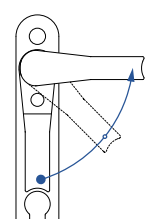

SLIDE HANDLES

Tilt & slide and Retract & slide handles

DESCRIPTION	L	COLOR	PACK	MATERIAL
SLIDE HANDLE	35	F9010 - white	60	1066771
	35	F8707 - dark brown	60	1066773
	35	F1 - silver	60	1066774
	42	F9010 - white	60	1107644
	42	F8707 - dark brown	60	1107645
	42	F1 - silver	60	1123358

In-Line handles

TYPE	DESCRIPTION	COLOR	PACK	MATERIAL
1	IN-LINE HANDLE	WHITE	1	1117161
		BLACK	1	1117163
		CHROME	1	1130974
		GOLD	1	1130976
		SILVER	1	1130978
2	IN-LINE HANDLE LOCKABLE	WHITE	1	1117160
		BLACK	1	1117162
		CHROME	1	1130975
		GOLD	1	1130977
		SILVER	1	1130979
3	POP-UP HANDLE	WHITE	30	1014302
4	POP-UP HANDLE LOCKABLE	WHITE	30	1014303

1

2

3

4