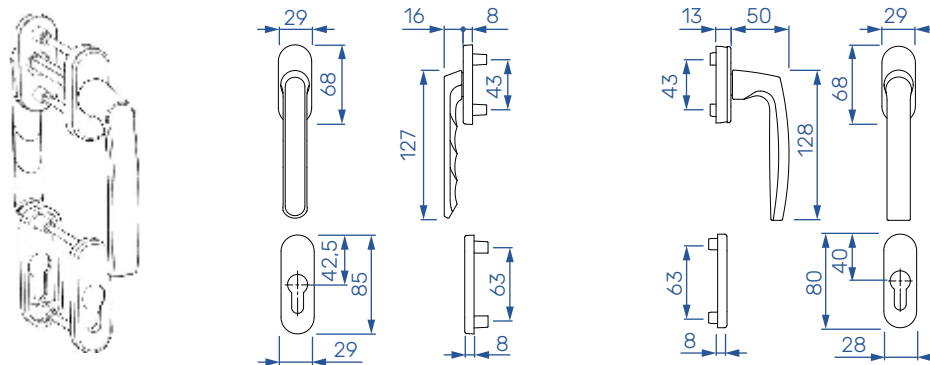

2

TYPE	DESCRIPTION	COLOR	PACK	MATERIAL
1	BALCONY DOOR HANDLE	F1 - silver	10	1053267
		F4 - dark bronze	10	1053268
		F9 - titan	10	1053269
		RAL 9010 - white	10	1053270
2	BALCONY DOOR HANDLE - ROLLER SHUTTERS	F1 - silver	10	1053281
		F4 - dark bronze	10	1053282
		F9 - titan	10	1053283
		RAL 9010 - white	10	1053284