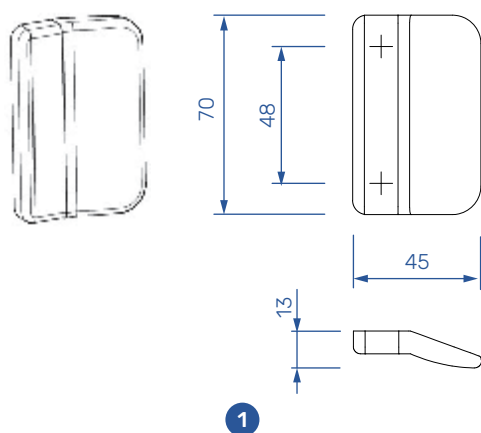

WINDOW HANDLES

Balcony door handles - basic

TYPE	DESCRIPTION	COLOR	PACK	MATERIAL
1	PVC material	RAL 8016 - brown	1	1053291
		RAL 9016 - white	1	1120683
		RAL 7016 - anthracite grey	1	1120684
2	ALU material	RAL 8019 - grey brown	1	1118689
		RAL 9016 - white	1	1117164
		RAL 7016 - anthracite grey	1	1117165