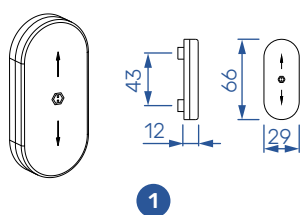

Rosette

TYPE	DESCRIPTION	COLOR	PACK	MATERIAL
1	FOR REMOVABLE HANDLE - PVC material	RAL 9016 - white	1	1053292
2	OVAL ROSETTE - ZAMAK material	RAL 8019 - grey brown	1	1081621
		RAL 9016 - white	1	1085631