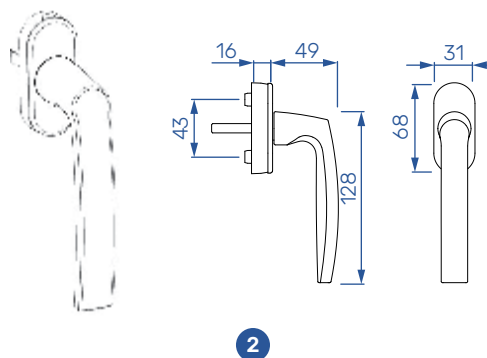

WINDOW HANDLES

Turn & tilt window handles

1

2

3

4

| TYPE | DESCRIPTION | L | COLOR | PACK | MATERIAL |
|------|----------------------------------|----|------------------|------|----------|
| 1 | STANDARD HANDLE | 32 | F4 - dark bronze | 20 | 1053207 |
| | | 37 | F1 - silver | 20 | 1053212 |
| | | 37 | F4 - dark bronze | 20 | 1053213 |
| | | 37 | F9 - titan | 20 | 1053214 |
| | | 37 | RAL 9010 - white | 20 | 1053215 |
| | | 37 | RAL 8707 - brown | 20 | 1053216 |
| | | 42 | F1 - silver | 20 | 1100839 |
| | | 42 | RAL 9010 - white | 20 | 1058068 |
| | | 42 | RAL 8707 - brown | 20 | 1058069 |
| 2 | SECUSTIC HANDLE | 37 | F1 - silver | 10 | 1053222 |
| | | 37 | F4 - dark bronze | 10 | 1053223 |
| | | 37 | F9 - titan | 10 | 1053224 |
| | | 37 | RAL 9010 - white | 10 | 1053225 |
| | | 37 | RAL 8707 - brown | 10 | 1053226 |
| 3 | SECUSTIC HANDLE WITH SAFETY LOCK | 37 | F1 - silver | 10 | 1053232 |
| | | 37 | F4 - dark bronze | 10 | 1053235 |
| | | 37 | F9 - titan | 10 | 1053236 |
| | | 37 | RAL 9010 - white | 10 | 1053237 |
| | | 37 | RAL 8707 - brown | 10 | 1053238 |
| 4 | SPARE KEY FOR HANDLE | / | / | 1 | 1119964 |