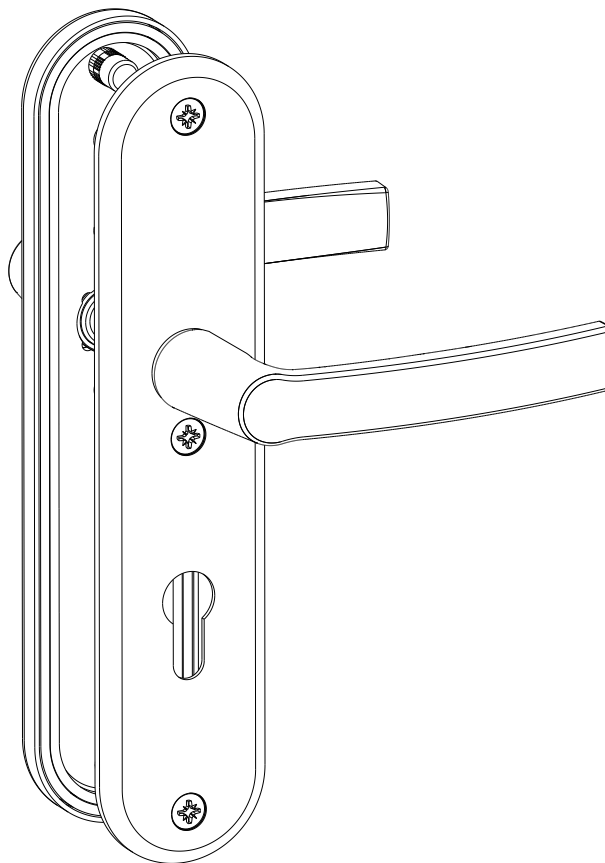

Wide shield handle ES0

RAL	PACK	MATERIAL
F1 - SILVER	1	1053417
F4 - BRONZE	1	1053418
F9 - TITAN	1	1053419
9010 - WHITE	1	1053422