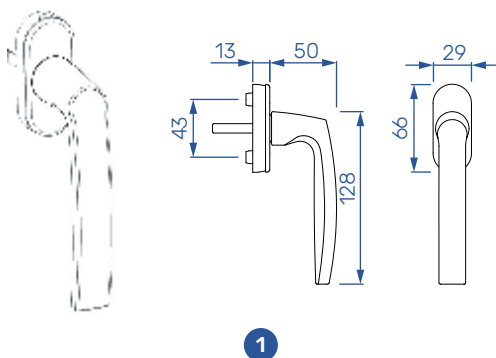

WINDOW HANDLES

Turn & tilt window handles

1