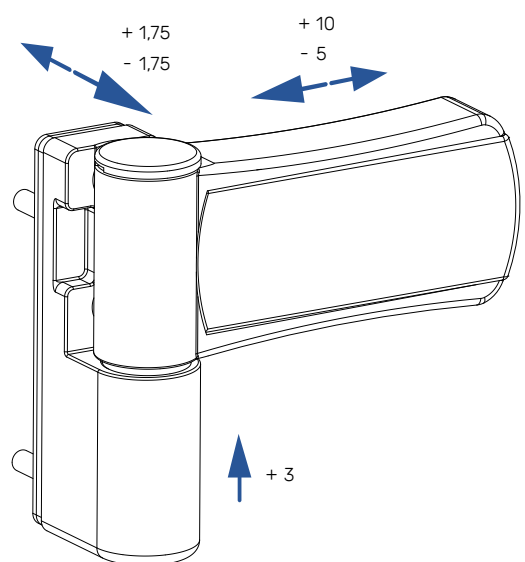

Door hinge 125 kg