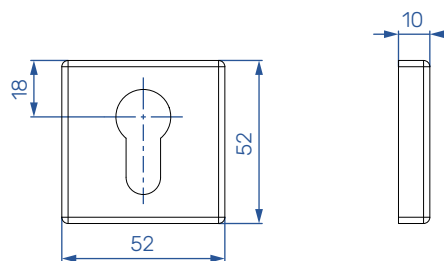

Square handle with rosette ES1

1 SQUARE HANDLE

RAL	PACK	MATERIAL
SILVER	1	1136732

2 SQUARE ROSETTE

RAL	PACK	MATERIAL
SILVER	1	1136952

2a SQUARE ROSETTE ES1 - security

RAL	PACK	MATERIAL
SILVER	1	1136734