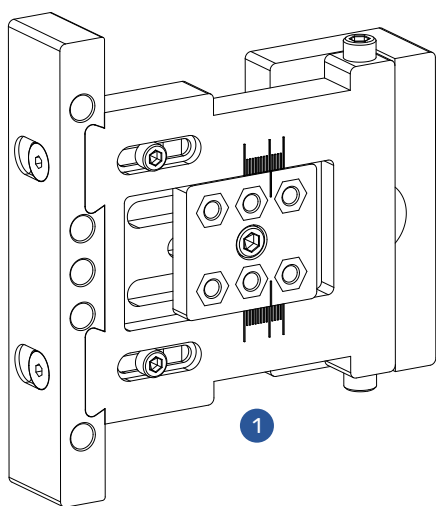

Drilling jig

TYPE	DESCRIPTION	PACK	MATERIAL
1	DRILLING JIG 160 kg	1	1097833
2	DRILLING JIG 125 kg	1	1136168