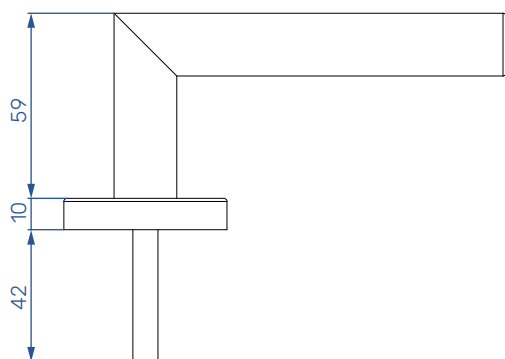

Round handle with rosette ES1

1 ROUND HANDLE

RAL	PACK	MATERIAL
SILVER	1	1136731

2 ROUND ROSETTE

RAL	PACK	MATERIAL
SILVER	1	1136951

2a ROUND ROSETTE ES1 - security

RAL	PACK	MATERIAL
SILVER	1	1136733