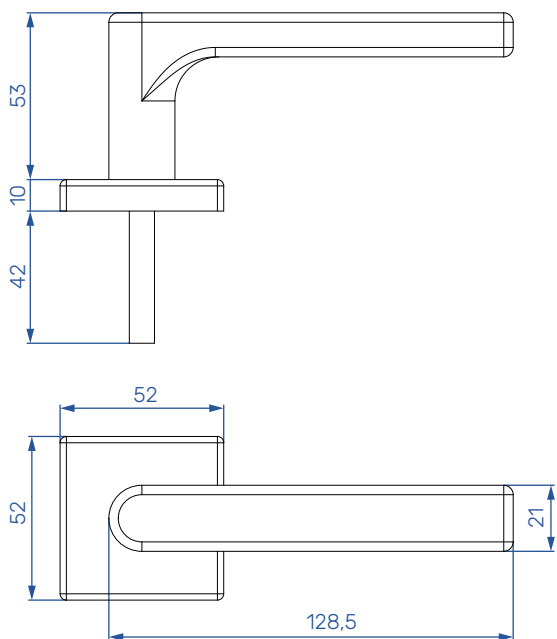

Square handle with rosette ES1

1 SQUARE HANDLE

RAL	PACK	MATERIAL
SILVER	1	1136732

2 SQUARE ROSETTE

RAL	PACK	MATERIAL
SILVER	1	1136952

2a SQUARE ROSETTE ES1 - security

RAL	PACK	MATERIAL
SILVER	1	1136734