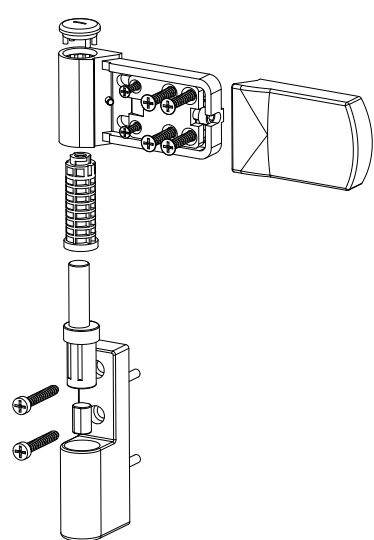

DOOR HINGES FOR PVC

Hinges

RAL	MAX. LOAD [kg]	OVERLAP [mm]	PACK	MATERIAL
9016 - WHITE	160	16 - 19	1	1096654
9016 - WHITE	160	19 - 22	1	1096655
9016 - WHITE	160	22 - 25	1	1096656
8003 - BROWN	160	19 - 22	1	1136726
8022 - BLACK BROWN	160	19 - 22	1	1136728
9005 - BLACK	160	16 - 19	1	1140685
9005 - BLACK	160	22 - 25	1	1139044
9006 - SILVER	160	19 - 22	1	1136729
8019 - GRAYBROWN	160	19 - 22	1	1136730
7016 - ANTHRACITE GREY	160	19 - 22	1	1138133
9016 - WHITE	125	16 - 19	1	1096651

Door hinge 160 kg