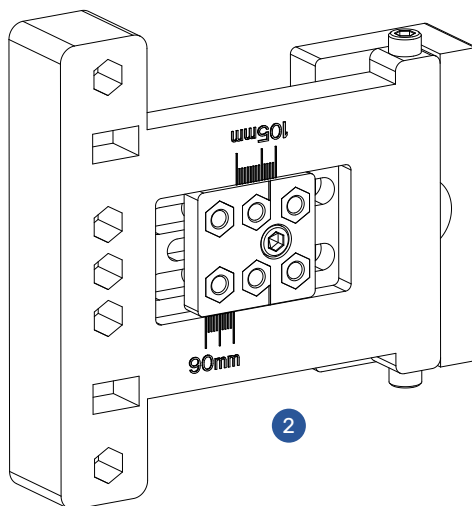

Drilling jig

TYPE	DESCRIPTION	PACK	MATERIAL
1	DRILLING JIG 160 kg	1	1097833
2	DRILLING JIG 125 kg	1	1136168