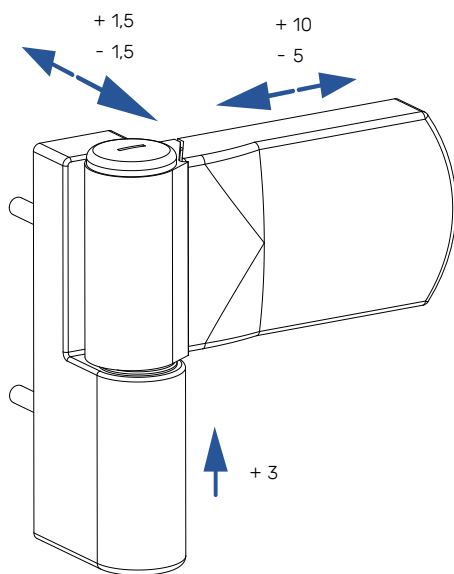

DOOR HINGES FOR PVC

Hinges

RAL	MAX. LOAD [kg]	OVERLAP [mm]	PACK	MATERIAL
9016 - WHITE	160	16 - 19	1	1096654
9016 - WHITE	160	19 - 22	1	1096655
9016 - WHITE	160	22 - 25	1	1096656
8003 - BROWN	160	19 - 22	1	1136726
8022 - BLACK BROWN	160	19 - 22	1	1136728
9005 - BLACK	160	16 - 19	1	1140685
9005 - BLACK	160	22 - 25	1	1139044
9006 - SILVER	160	19 - 22	1	1136729
8019 - GRAYBROWN	160	19 - 22	1	1136730
7016 - ANTHRACITE GREY	160	19 - 22	1	1138133
9016 - WHITE	125	16 - 19	1	1096651

Door hinge 160 kg