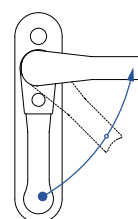

SLIDE HANDLES

Tilt & slide and Retract & slide handles

DESCRIPTION	L	COLOR	PACK	MATERIAL
SLIDE HANDLE	35	F9010 - white	60	1066771
	35	F8707 - dark brown	60	1066773
	35	F1 - silver	60	1066774
	42	F9010 - white	60	1107644
	42	F8707 - dark brown	60	1107645
	42	F1 - silver	60	1123358

In-Line handles

TYPE	DESCRIPTION	COLOR	PACK	MATERIAL
1	IN-LINE HANDLE	WHITE	1	1117161
		BLACK	1	1117163
		CHROME	1	1130974
		GOLD	1	1130976
		SILVER	1	1130978
2	IN-LINE HANDLE LOCKABLE	WHITE	1	1117160
		BLACK	1	1117162
		CHROME	1	1130975
		GOLD	1	1130977
		SILVER	1	1130979
3	POP-UP HANDLE	WHITE	30	1014302
4	POP-UP HANDLE LOCKABLE	WHITE	30	1014303

1

2

3

4