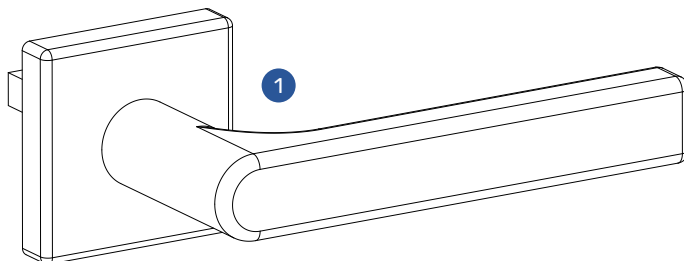

Square handle with rosette ES1

1 SQUARE HANDLE

RAL	PACK	MATERIAL
SILVER	1	1136732

2 SQUARE ROSETTE

RAL	PACK	MATERIAL
SILVER	1	1136952

2a SQUARE ROSETTE ES1 - security

RAL	PACK	MATERIAL
SILVER	1	1136734