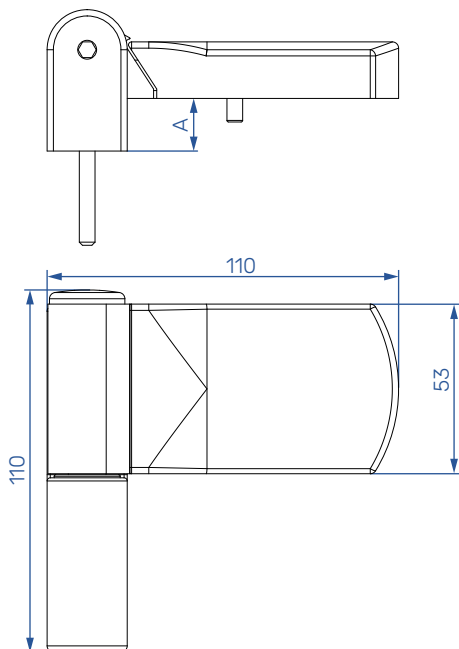

Door hinge 160 kg

Door hinge 125 kg

Technical details

Door hinge 160 kg

| OVERLAP | A | B | C |
|---------|--------------|----|------|
| 16 - 19 | 17,5 +/- 1,5 | 42 | 12,5 |
| 19 - 22 | 20,5 +/- 1,5 | 45 | 15,5 |
| 22 - 25 | 23,5 +/- 1,5 | 48 | 18,5 |

Door hinge 125 kg

| OVERLAP | A | B | C |
|---------|--------------|----|------|
| 16 - 19 | 17,5 +/- 1,5 | 41 | 14,5 |

- * HIGH LOAD CAPACITY,
- * ANTI-LIFT SYSTEM (only 160 kg hinge),
- * LARGE 3D ADJUSTMENT RANGE,
- * SIMPLE INSTALLATION (just one drilling scheme),
- * MADE FROM ZINC ALLOY,
- * PIVOT PIN MADE FROM STAINLESS STEEL,
- * POWDER COATED,
- * HIGH QUALITY PLASTIC BEARING (maintenance not required).