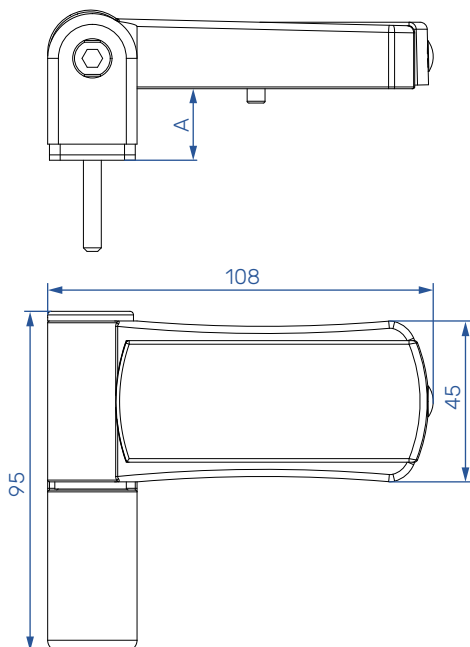

Door hinge 160 kg

Door hinge 125 kg

Technical details

Door hinge 160 kg

| OVERLAP | A | B | C |
|---------|--------------|----|------|
| 16 - 19 | 17,5 +/- 1,5 | 42 | 12,5 |
| 19 - 22 | 20,5 +/- 1,5 | 45 | 15,5 |
| 22 - 25 | 23,5 +/- 1,5 | 48 | 18,5 |

Door hinge 125 kg

| OVERLAP | A | B | C |
|---------|--------------|----|------|
| 16 - 19 | 17,5 +/- 1,5 | 41 | 14,5 |

- * HIGH LOAD CAPACITY,
- * ANTI-LIFT SYSTEM (only 160 kg hinge),
- * LARGE 3D ADJUSTMENT RANGE,
- * SIMPLE INSTALLATION (just one drilling scheme),
- * MADE FROM ZINC ALLOY,
- * PIVOT PIN MADE FROM STAINLESS STEEL,
- * POWDER COATED,
- * HIGH QUALITY PLASTIC BEARING (maintenance not required).