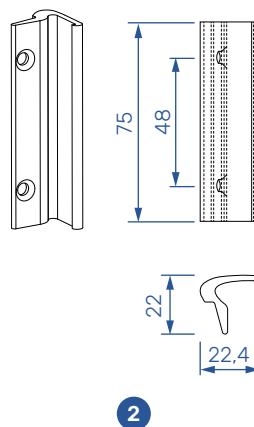

WINDOW HANDLES

Balcony door handles - basic

TYPE	DESCRIPTION	COLOR	PACK	MATERIAL
1	PVC material	RAL 8016 - brown	1	1053291
		RAL 9016 - white	1	1120683
		RAL 7016 - anthracite grey	1	1120684
2	ALU material	RAL 8019 - grey brown	1	1118689
		RAL 9016 - white	1	1117164
		RAL 7016 - anthracite grey	1	1117165