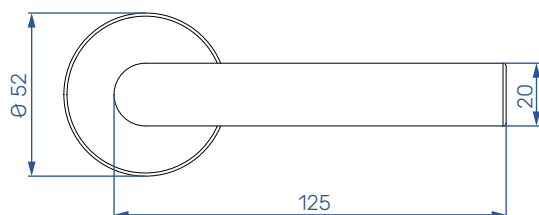

Round handle with rosette ES1

1 ROUND HANDLE

RAL	PACK	MATERIAL
SILVER	1	1136731

2 ROUND ROSETTE

RAL	PACK	MATERIAL
SILVER	1	1136951

2a ROUND ROSETTE ES1 - security

RAL	PACK	MATERIAL
SILVER	1	1136733