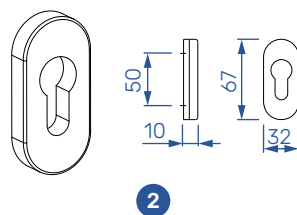

Rosette

TYPE	DESCRIPTION	COLOR	PACK	MATERIAL
1	FOR REMOVABLE HANDLE - PVC material	RAL 9016 - white	1	1053292
2	OVAL ROSETTE - ZAMAK material	RAL 8019 - grey brown	1	1081621
		RAL 9016 - white	1	1085631