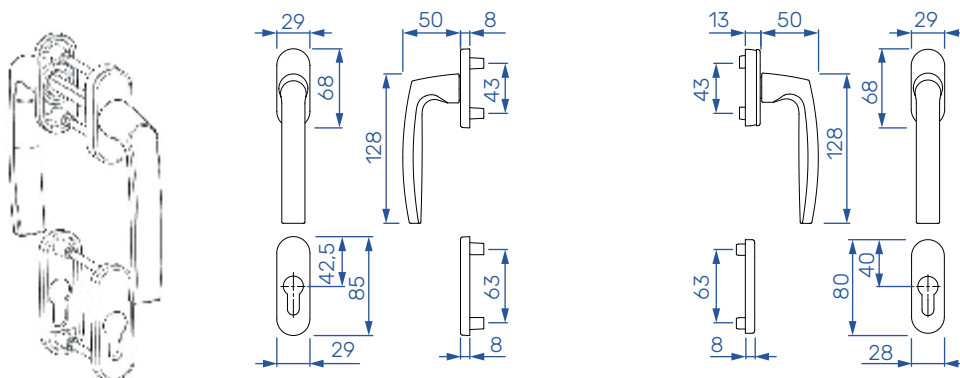

Turn & tilt balcony door handles

1