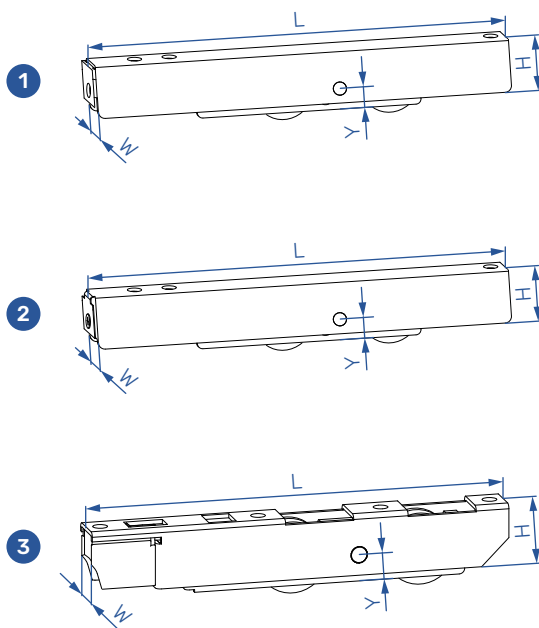

IN-LINE SLIDE ACCESSORIES

Rollers

TYPE	DESCRIPTION	M	H	W	Y	L	PACK	MATERIAL
1	LIGHT-WEIGHT ROLLER	120	20	12	6	157	1	1091223
2	STANDARD ROLLER	150	20	12	7	158	1	1117159
3	HEAVY-DUTY ROLLER	200	20	16	5	153	1	1088924