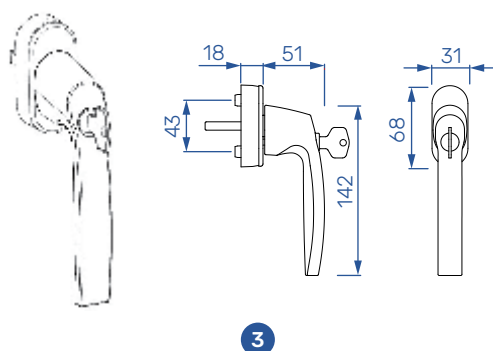

WINDOW HANDLES

Turn & tilt window handles

1

2

3

4

| TYPE | DESCRIPTION | L | COLOR | PACK | MATERIAL |
|------|----------------------------------|----|------------------|------|----------|
| 1 | STANDARD HANDLE | 32 | F4 - dark bronze | 20 | 1053207 |
| | | 37 | F1 - silver | 20 | 1053212 |
| | | 37 | F4 - dark bronze | 20 | 1053213 |
| | | 37 | F9 - titan | 20 | 1053214 |
| | | 37 | RAL 9010 - white | 20 | 1053215 |
| | | 37 | RAL 8707 - brown | 20 | 1053216 |
| | | 42 | F1 - silver | 20 | 1100839 |
| | | 42 | RAL 9010 - white | 20 | 1058068 |
| | | 42 | RAL 8707 - brown | 20 | 1058069 |
| 2 | SECUSTIC HANDLE | 37 | F1 - silver | 10 | 1053222 |
| | | 37 | F4 - dark bronze | 10 | 1053223 |
| | | 37 | F9 - titan | 10 | 1053224 |
| | | 37 | RAL 9010 - white | 10 | 1053225 |
| | | 37 | RAL 8707 - brown | 10 | 1053226 |
| 3 | SECUSTIC HANDLE WITH SAFETY LOCK | 37 | F1 - silver | 10 | 1053232 |
| | | 37 | F4 - dark bronze | 10 | 1053235 |
| | | 37 | F9 - titan | 10 | 1053236 |
| | | 37 | RAL 9010 - white | 10 | 1053237 |
| | | 37 | RAL 8707 - brown | 10 | 1053238 |
| 4 | SPARE KEY FOR HANDLE | / | / | 1 | 1119964 |