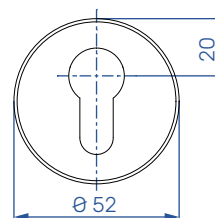

Round handle with rosette ES1

1 ROUND HANDLE

RAL	PACK	MATERIAL
SILVER	1	1136731

2 ROUND ROSETTE

RAL	PACK	MATERIAL
SILVER	1	1136951

2a ROUND ROSETTE ES1 - security

RAL	PACK	MATERIAL
SILVER	1	1136733