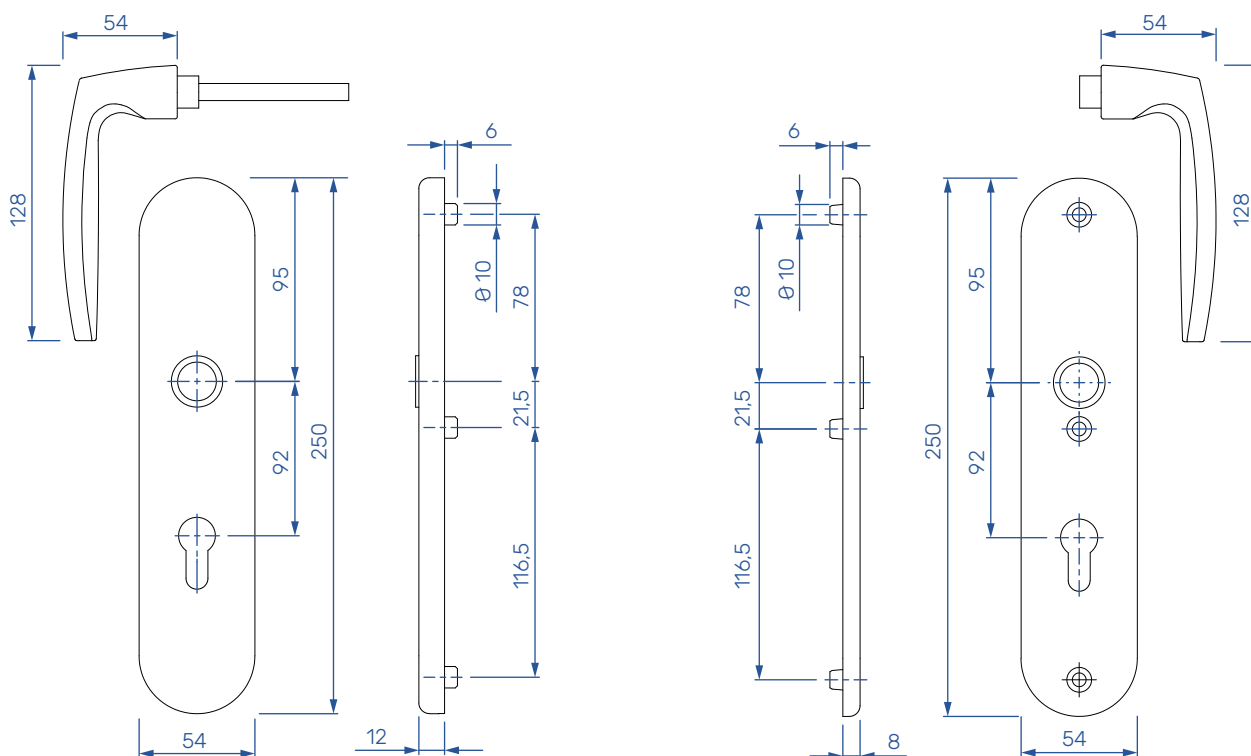

Wide shield handle ES0

RAL	PACK	MATERIAL
F1 - SILVER	1	1053417
F4 - BRONZE	1	1053418
F9 - TITAN	1	1053419
9010 - WHITE	1	1053422