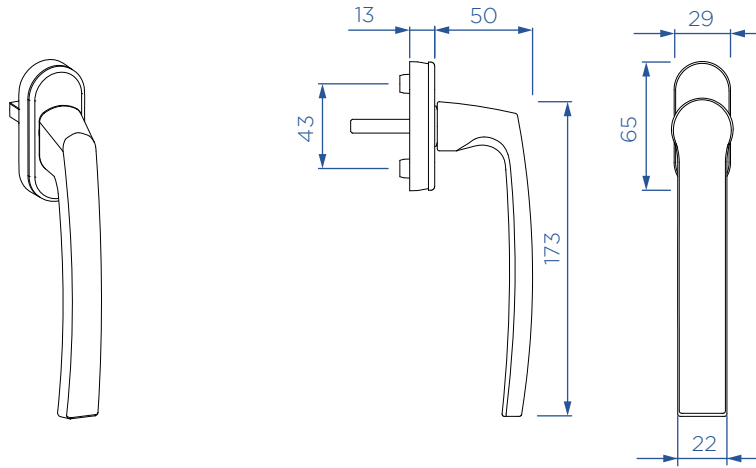

SLIDE HANDLES

Tilt & slide and Retract & slide handles

DESCRIPTION	L	COLOR	PACK	MATERIAL
SLIDE HANDLE	35	F9010 - white	60	1066771
	35	F8707 - dark brown	60	1066773
	35	F1 - silver	60	1066774
	42	F9010 - white	60	1107644
	42	F8707 - dark brown	60	1107645
	42	F1 - silver	60	1123358

In-Line handles

TYPE	DESCRIPTION	COLOR	PACK	MATERIAL
1	IN-LINE HANDLE	WHITE	1	1117161
		BLACK	1	1117163
		CHROME	1	1130974
		GOLD	1	1130976
		SILVER	1	1130978
2	IN-LINE HANDLE LOCKABLE	WHITE	1	1117160
		BLACK	1	1117162
		CHROME	1	1130975
		GOLD	1	1130977
		SILVER	1	1130979
3	POP-UP HANDLE	WHITE	30	1014302
4	POP-UP HANDLE LOCKABLE	WHITE	30	1014303

1

2

3

4