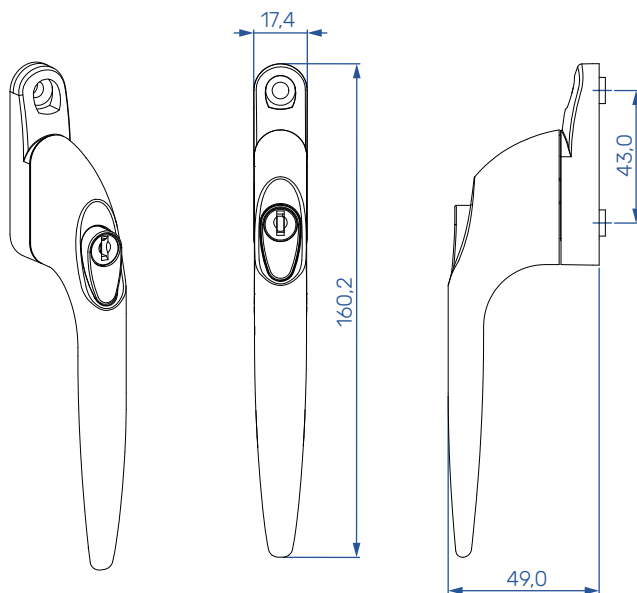

2 ROUND ROSETTE

| RAL | PACK | MATERIAL |
|--------|------|----------|
| SILVER | 1 | 1136951 |

2a ROUND ROSETTE ES1 - security

| RAL | PACK | MATERIAL |
|--------|------|----------|
| SILVER | 1 | 1136733 |

CASEMENT HANDLE

| DESCRIPTION | RAL | SPINDLE LENGTH | PACK | MATERIAL |
|-------------------------------------|--------------|----------------|------|----------|
| CASEMENT HANDLE - IN-LINE WITH LOCK | 9010 - WHITE | 40 | 1 | 1115241 |

ARX door hinges combines the highest demands of design with robust technology, a load capacity of up to 160 kg and perceptible advantages in the installation. The large 3D adjustment range allows maximum play for side, height, and compression adjustment. For contemporary and harmonized look of your doors, ARX hinges come in a large variety of colors.