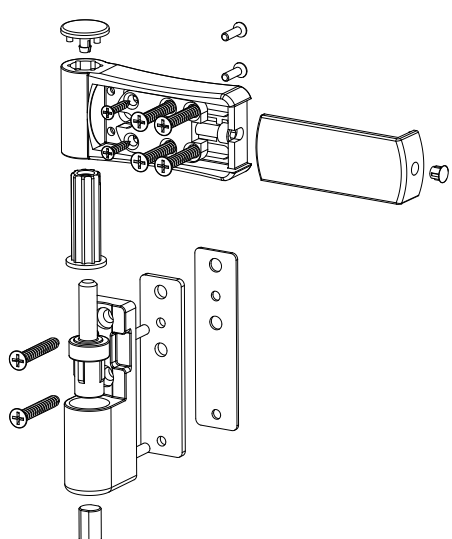

DOOR HINGES AND OTHER ACCESSORIES

The main features of ARX DOOR HINGES are:

- High load capacity up to 160 kg (also exist up to 125 kg),
- Anti-lift system (only 160 kg hinge),
- Large 3d adjustment range,
- Simple installation (just one drilling scheme),
- Made from zinc alloy,
- Pivot pin made from stainless steel,
- Powder coated,
- High quality plastic bearing (maintenance not required),
- Large variety of colors (9016 – white; 8003 – brown; 8022 - black brown; 9005 – black; 9006 – silver; 8019 – gray brown; 7016 – anthracite grey).

Door hinge 160 kg

Door hinge 125 kg

Technical details

Door hinge 160 kg

| OVERLAP | A | B | C |
|---------|--------------|----|------|
| 16 - 19 | 17,5 +/- 1,5 | 42 | 12,5 |
| 19 - 22 | 20,5 +/- 1,5 | 45 | 15,5 |
| 22 - 25 | 23,5 +/- 1,5 | 48 | 18,5 |