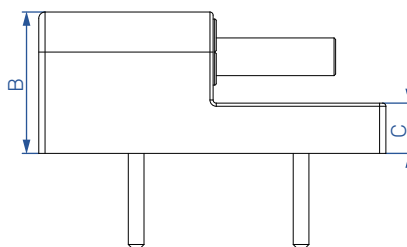

Door hinge 160 kg

Door hinge 125 kg

Technical details

Door hinge 160 kg

| OVERLAP | A | B | C |
|---------|--------------|----|------|
| 16 - 19 | 17,5 +/- 1,5 | 42 | 12,5 |
| 19 - 22 | 20,5 +/- 1,5 | 45 | 15,5 |
| 22 - 25 | 23,5 +/- 1,5 | 48 | 18,5 |

Door hinge 125 kg

| OVERLAP | A | B | C |
|---------|--------------|----|------|
| 16 - 19 | 17,5 +/- 1,5 | 41 | 14,5 |

- * HIGH LOAD CAPACITY,
- * ANTI-LIFT SYSTEM (only 160 kg hinge),
- * LARGE 3D ADJUSTMENT RANGE,
- * SIMPLE INSTALLATION (just one drilling scheme),
- * MADE FROM ZINC ALLOY,
- * PIVOT PIN MADE FROM STAINLESS STEEL,
- * POWDER COATED,
- * HIGH QUALITY PLASTIC BEARING (maintenance not required).