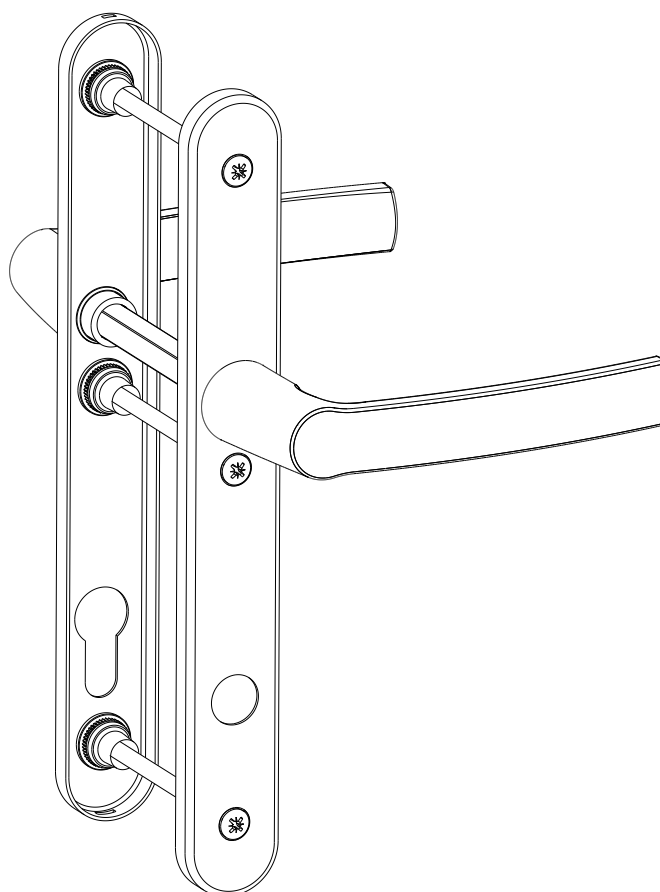

DOOR HANDLES

Narrow shield handle ES0

RAL	PACK	MATERIAL
F1 - SILVER	1	1053400
F4 - BRONZE	1	1053401
F9 - TITAN	1	1053403
9010 - WHITE	1	1053405
8707 - BROWN	1	1053406