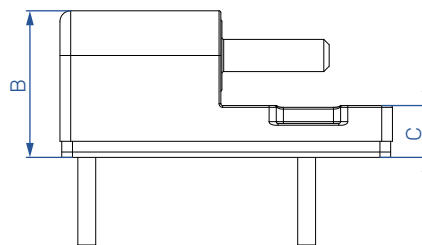

Door hinge 160 kg

Door hinge 125 kg

Technical details

Door hinge 160 kg

| OVERLAP | A | B | C |
|---------|--------------|----|------|
| 16 - 19 | 17,5 +/- 1,5 | 42 | 12,5 |
| 19 - 22 | 20,5 +/- 1,5 | 45 | 15,5 |
| 22 - 25 | 23,5 +/- 1,5 | 48 | 18,5 |

Door hinge 125 kg

| OVERLAP | A | B | C |
|---------|--------------|----|------|
| 16 - 19 | 17,5 +/- 1,5 | 41 | 14,5 |

- * HIGH LOAD CAPACITY,
- * ANTI-LIFT SYSTEM (only 160 kg hinge),
- * LARGE 3D ADJUSTMENT RANGE,
- * SIMPLE INSTALLATION (just one drilling scheme),
- * MADE FROM ZINC ALLOY,
- * PIVOT PIN MADE FROM STAINLESS STEEL,
- * POWDER COATED,
- * HIGH QUALITY PLASTIC BEARING (maintenance not required).