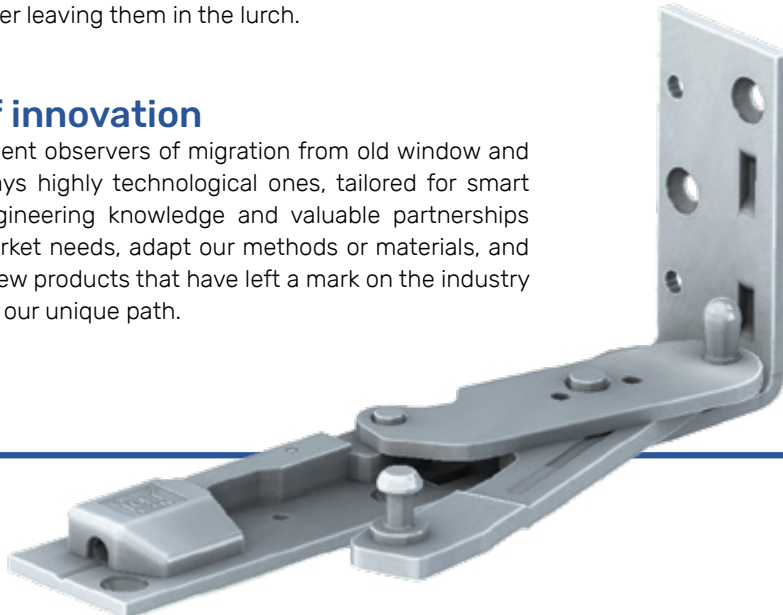

Accelerating the pace of innovation

Through the years we were never the silent observers of migration from old window and door hardware solutions to the nowadays highly technological ones, tailored for smart homes and buildings. Experiences, engineering knowledge and valuable partnerships helped us respond to and anticipate market needs, adapt our methods or materials, and innovate. Development of high-quality new products that have left a mark on the industry and decades of experience have shaped our unique path.

There is hardware,
and then there is **ARX.**