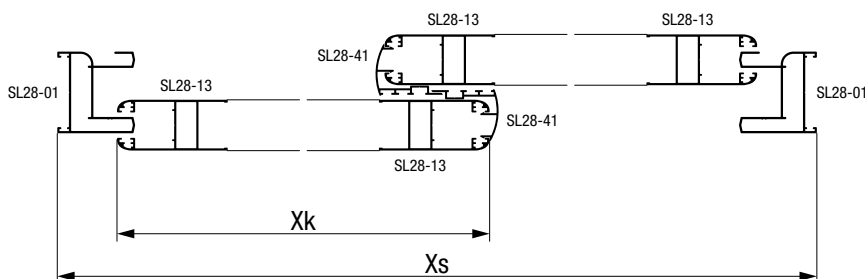

$$X_k = \frac{X_s}{2} - 3.9$$

$$Y_k = Y_s - 65.8$$

$$X_k = \frac{X_s}{4} + 11.2$$

$$Y_k = Y_s - 65.8$$