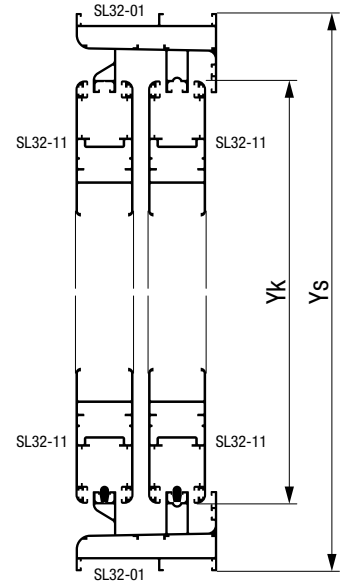

$$X_k = \frac{X_s}{2} - 2.1$$

$$Y_k = Y_s - 74.4$$

$$X_k = \frac{X_s}{4} + 14.8$$

$$Y_k = Y_s - 74.4$$