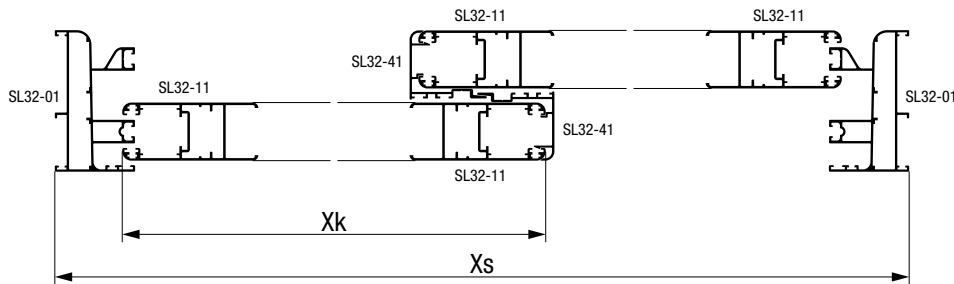

$$X_k = \frac{X_s}{2} - 2.1$$

$$Y_k = Y_s - 74.4$$

$$X_k = \frac{X_s}{4} + 14.8$$

$$Y_k = Y_s - 74.4$$