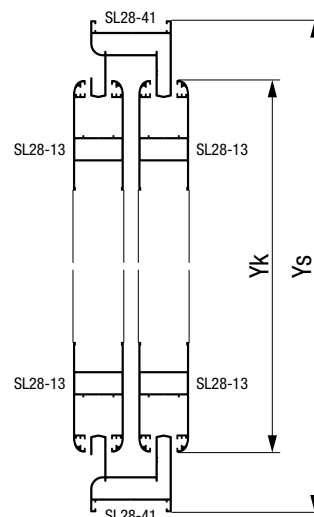

$$X_k = \frac{X_s}{2} - 3.9$$

$$Y_k = Y_s - 65.8$$

$$X_k = \frac{X_s}{4} + 11.2$$

$$Y_k = Y_s - 65.8$$