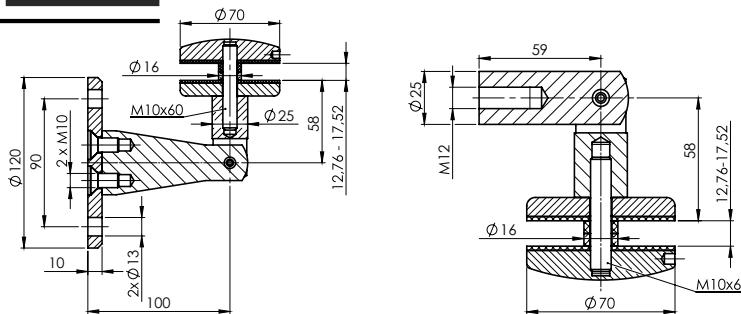

Quality	art.	a	b	h	
VSG/ESG	GS/12.76-140x100	1400	1000	800-930	A14/PR12-1000-M12
	GS/12.76-180x120	1800	1200	920-1080	A14/PR12-1250-M12

Quality	art.	a	b	h	
VSG/ESG	GS/12.76-180x120	2400	1200	920-1080	A14/PR12-1250-M12