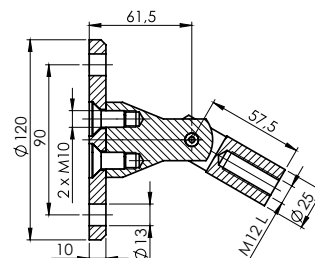

Quality	art.	a	b	h	
VSG/ESG	GS/12.76-140x100	1400	1000	800-930	A14/PR12-1000-M12
	GS/12.76-180x120	1800	1200	920-1080	A14/PR12-1250-M12

Quality	art.	a	b	h	
VSG/ESG	GS/12.76-180x120	2400	1200	920-1080	A14/PR12-1250-M12