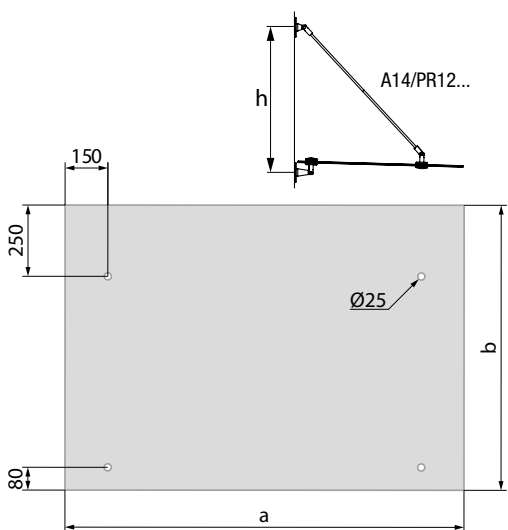

Quality	art.	a	b	h	
VSG/ESG	GS/12.76-140x100	1400	1000	800-930	A14/PR12-1000-M12
	GS/12.76-180x120	1800	1200	920-1080	A14/PR12-1250-M12

Quality	art.	a	b	h	
VSG/ESG	GS/12.76-180x120	2400	1200	920-1080	A14/PR12-1250-M12