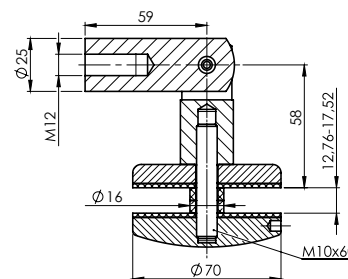

Quality	art.	a	b	h
VSG/ESG	GS/12.76-140x100	1400	1000	800-930
	A14/PR12-1000-M12			
VSG/ESG	GS/12.76-180x120	1800	1200	920-1080
	A14/PR12-1250-M12			

Quality	art.	a	b	h
VSG/ESG	GS/12.76-180x120	2400	1200	920-1080
	A14/PR12-1250-M12