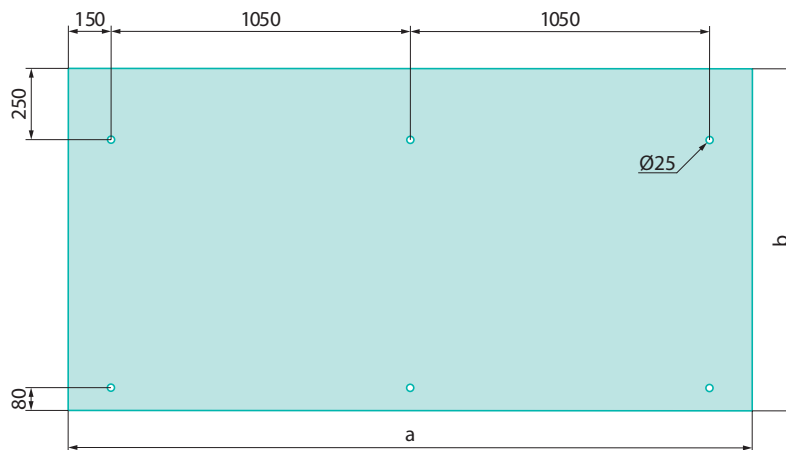

Quality	art.	a	b	h
VSG/ESG	GS/12.76-140x100	1400	1000	800-930
	A14/PR12-1000-M12			
VSG/ESG	GS/12.76-180x120	1800	1200	920-1080
	A14/PR12-1250-M12			

Quality	art.	a	b	h
VSG/ESG	GS/12.76-180x120	2400	1200	920-1080
	A14/PR12-1250-M12