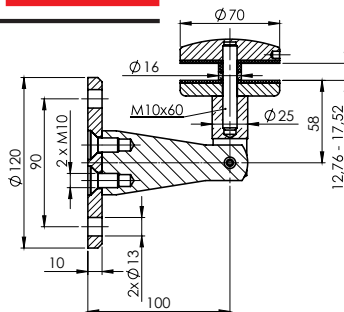

Quality	art.	a	b	h
VSG/ESG	GS/12.76-140x100	1400	1000	800-930
	A14/PR12-1000-M12			
VSG/ESG	GS/12.76-180x120	1800	1200	920-1080
	A14/PR12-1250-M12			

Quality	art.	a	b	h
VSG/ESG	GS/12.76-180x120	2400	1200	920-1080
	A14/PR12-1250-M12