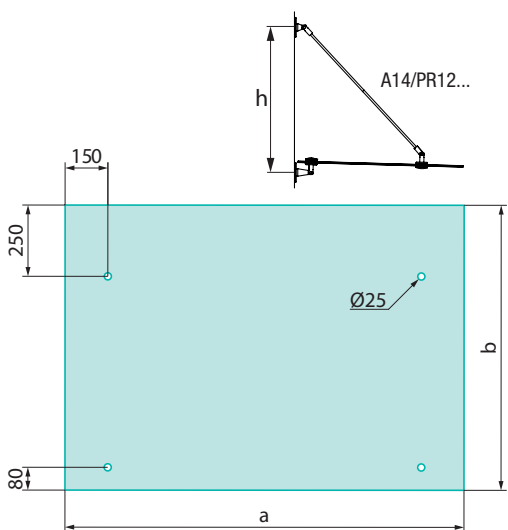

Quality	art.	a	b	h
VSG/ESG	GS/12.76-140x100	1400	1000	800-930
	A14/PR12-1000-M12			
VSG/ESG	GS/12.76-180x120	1800	1200	920-1080
	A14/PR12-1250-M12			

Quality	art.	a	b	h
VSG/ESG	GS/12.76-180x120	2400	1200	920-1080
	A14/PR12-1250-M12