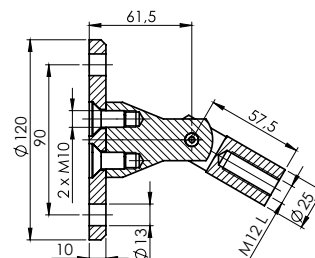

Quality	art.	a	b	h
VSG/ESG	GS/12.76-140x100	1400	1000	800-930
	A14/PR12-1000-M12			
VSG/ESG	GS/12.76-180x120	1800	1200	920-1080
	A14/PR12-1250-M12			

Quality	art.	a	b	h
VSG/ESG	GS/12.76-180x120	2400	1200	920-1080
	A14/PR12-1250-M12