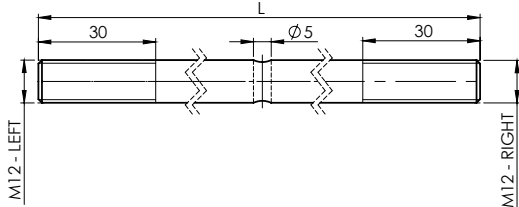

Quality	art.	a	b	h
VSG/ESG	GS/12.76-140x100	1400	1000	800-930
	A14/PR12-1000-M12			
VSG/ESG	GS/12.76-180x120	1800	1200	920-1080
	A14/PR12-1250-M12			

Quality	art.	a	b	h
VSG/ESG	GS/12.76-180x120	2400	1200	920-1080
	A14/PR12-1250-M12