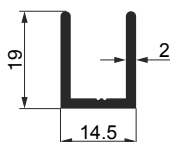

14.5mm/19mm
L=6000mm
SILVER VISOKI SJAJ

17.00€