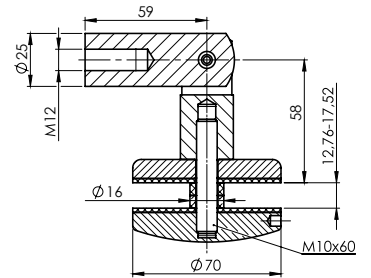

Quality	art.	a	b	h
VSG/ESG	GS/12.76-140x100	1400	1000	800-930
	A14/PR12-1000-M12			
	GS/12.76-180x120	1800	1200	920-1080
	A14/PR12-1250-M12			

Quality	art.	a	b	h
VSG/ESG	GS/12.76-180x120	2400	1200	920-1080
	A14/PR12-1250-M12