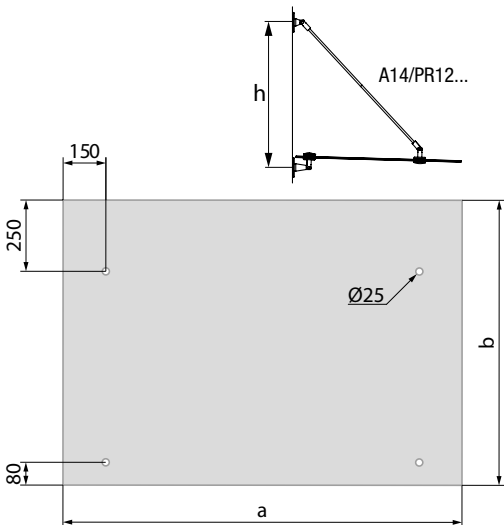

Quality	art.	a	b	h
VSG/ESG	GS/12.76-140x100	1400	1000	800-930
	A14/PR12-1000-M12			
	GS/12.76-180x120	1800	1200	920-1080
	A14/PR12-1250-M12			

Quality	art.	a	b	h
VSG/ESG	GS/12.76-180x120	2400	1200	920-1080
	A14/PR12-1250-M12