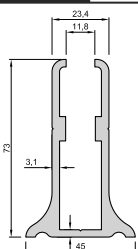

L=6000 mm
SILVER
BRONZA - AL870202

111.00€

AGD 1014201

U profil