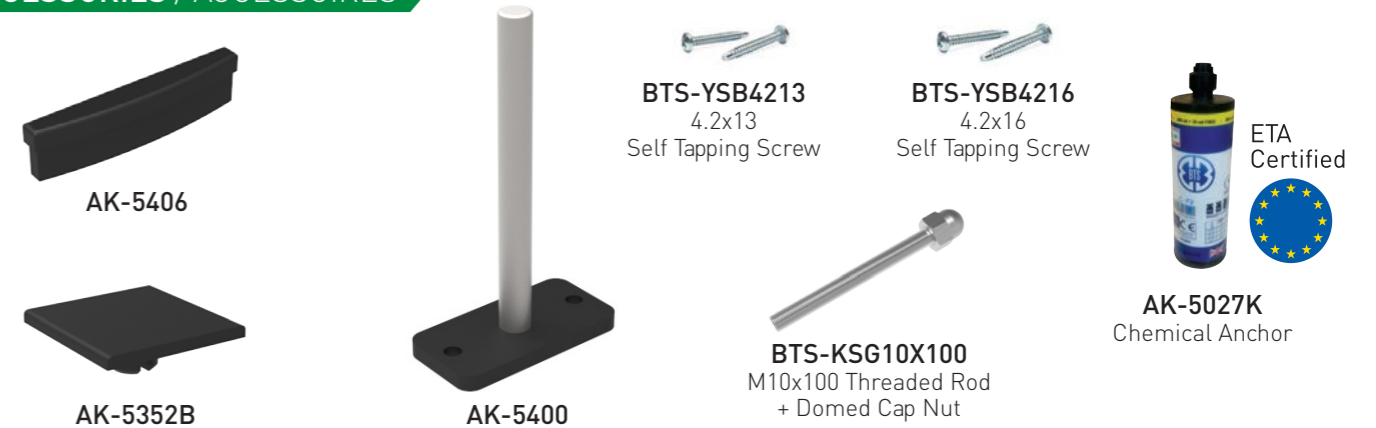

PROFILES / PROFILES

ACCESSORIES / ACCESSOIRES

AK-5403

AK-5352B

AK-5400

BTS-KSG10X100
M10x100 Threaded Rod
+ Domed Cap Nut

BTS-YSB4216
4.2x16 Self Tapping Screw

AK-5027K
Chemical Anchor

BTS Aluminium

Fixing Detail of Horizontal Connector Profile to Post Profile (PR-9449 to PR-9458)

ALUMINIUM GARDEN FENCE

F60V

TECHNICAL DETAILS

- Fence with cambered type vertical profile and flat vertical profile.

- Clôture avec profil vertical de type cambré et profil vertical plat.

PROFILES / PROFILS

ACCESSORIES / ACCESSOIRES

BTS Aluminium

ALUMINIUM GARDEN FENCE

F76

TECHNICAL DETAILS

PR-4228
Cover Profile