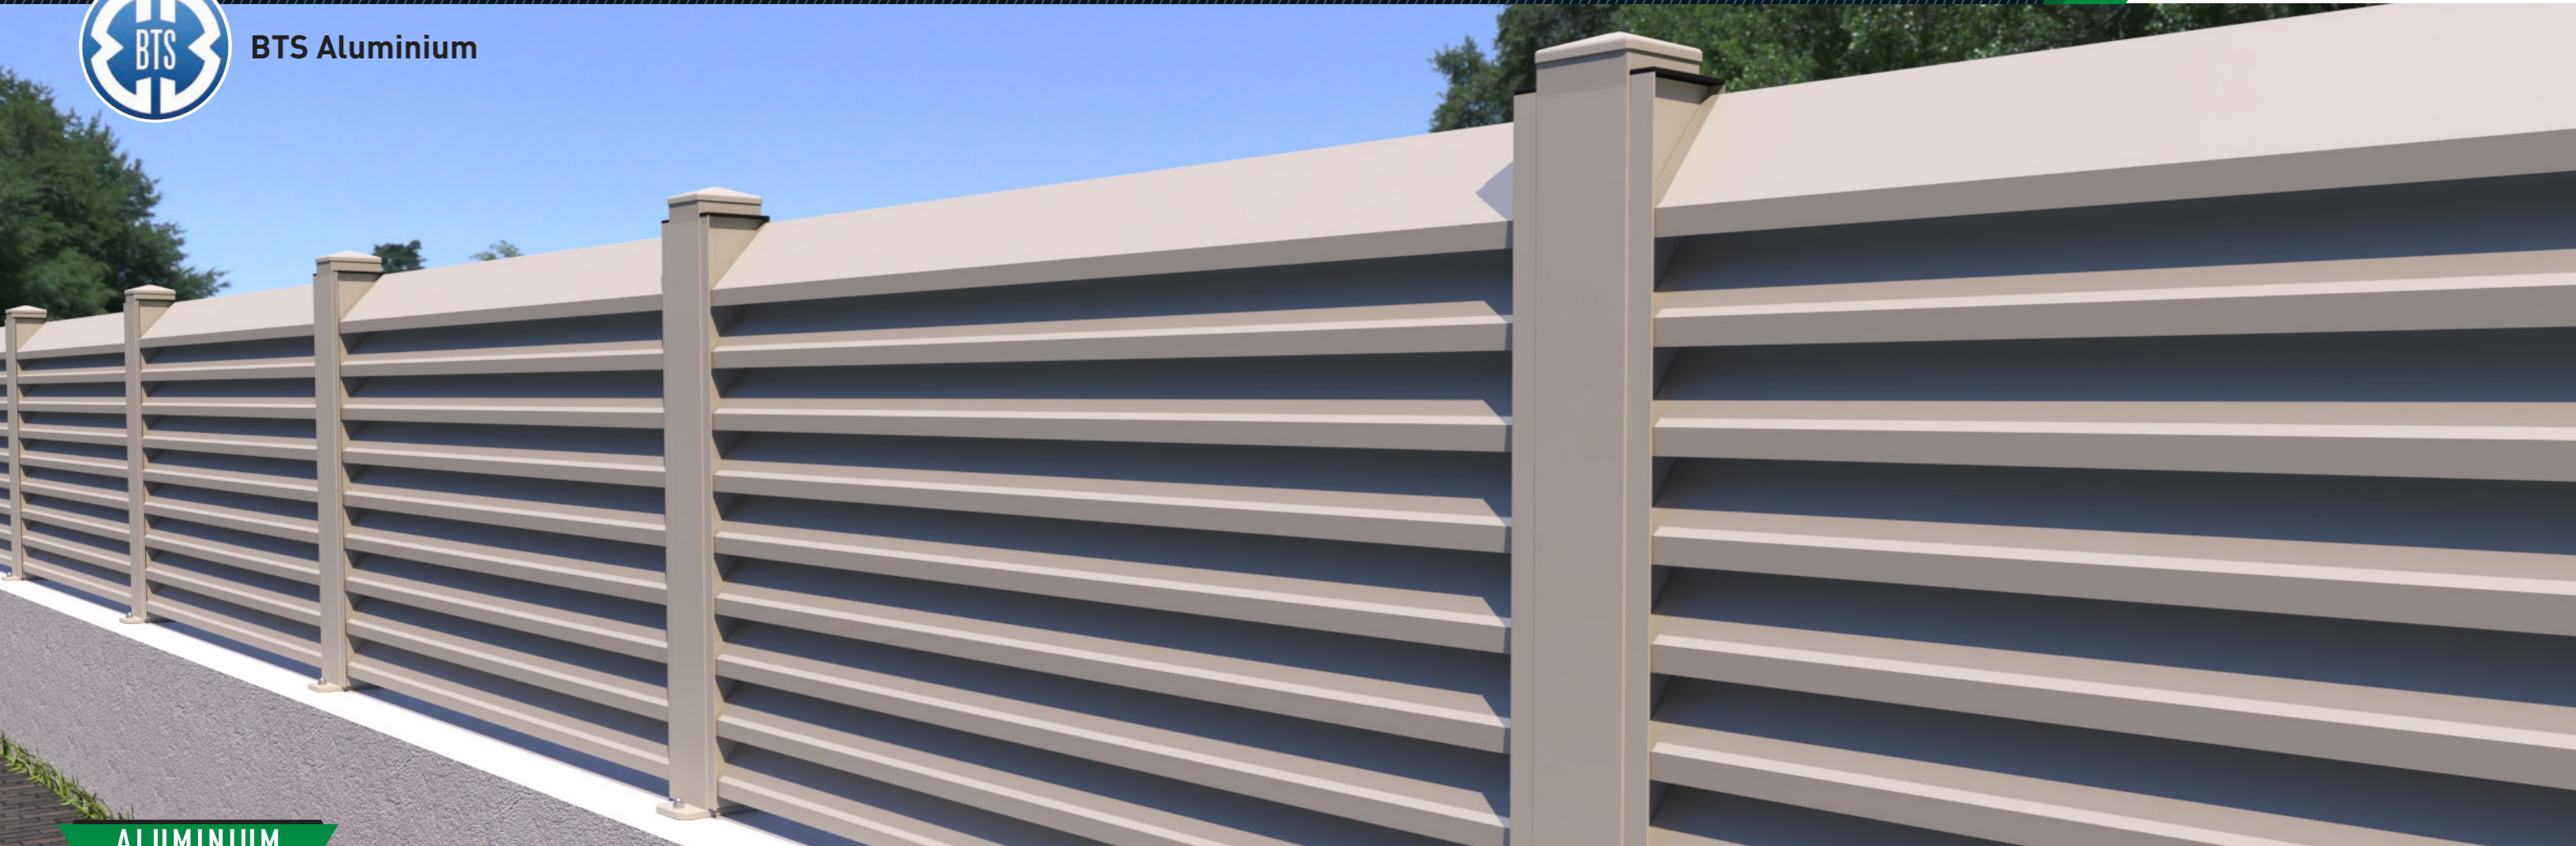

ALUMINIUM GARDEN FENCE

F100

Enjoy the utmost privacy in your garden thanks to the aluminium fences produced by BTS. Aluminium privacy fences have become very popular, above all due to their high-quality design for single and multi-family dwellings and other buildings. BTS aluminium fencing enhances landscaping and adds security to a garden, pool, or building, while not hiding views. This innovative system represents a durable and stable fence model which has 100x100mm post and louver shelves. The result is an exclusive garden fence for the modern garden. The system contains angled louver aluminum profiles which cancels the view from outside. Installation is simple and precise. After connecting the post profile to the base connector, just fix the base connector on the ground directly with using appropriate screws or anchors. The panel width can vary up to 200 cm and it is even possible to reach a height of 220 cm. BTS F100 is the perfect solution if you want more privacy.