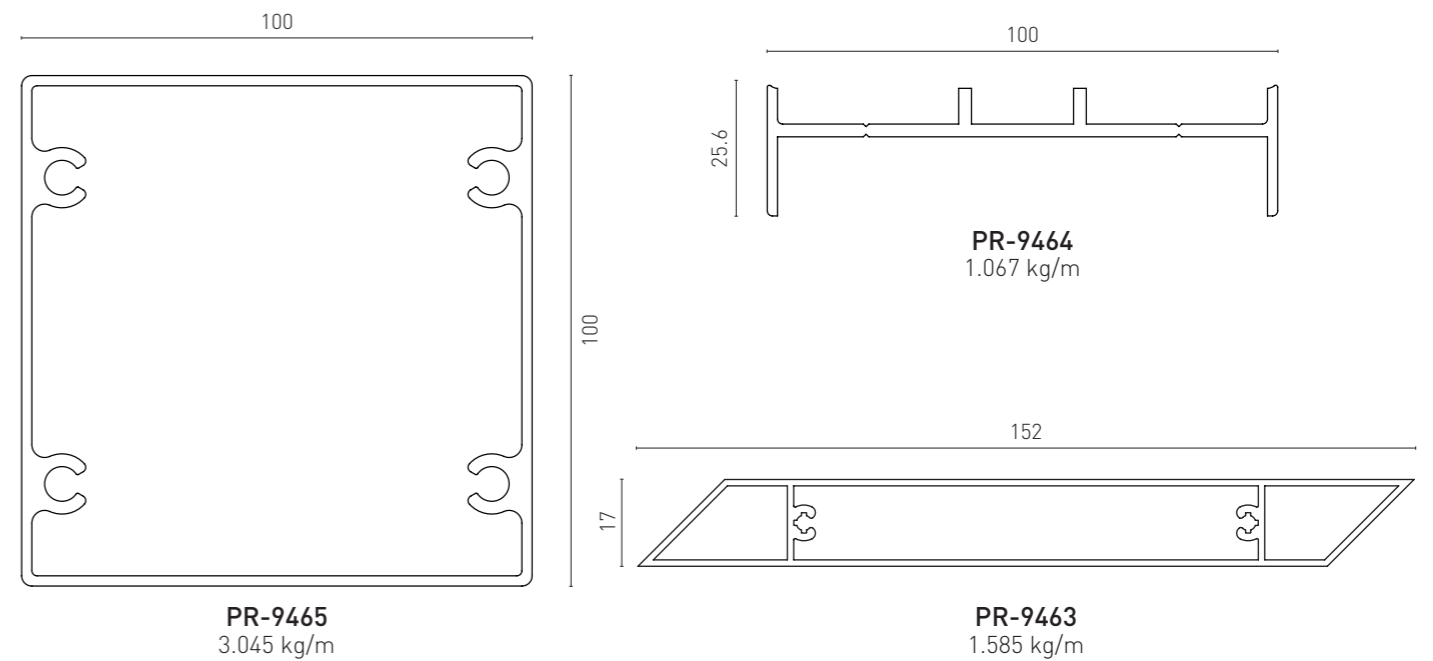

PROFILES / PROFILS

PR-9465
3.045 kg/m

PR-9464
1.067 kg/m

PR-9463
1.585 kg/m