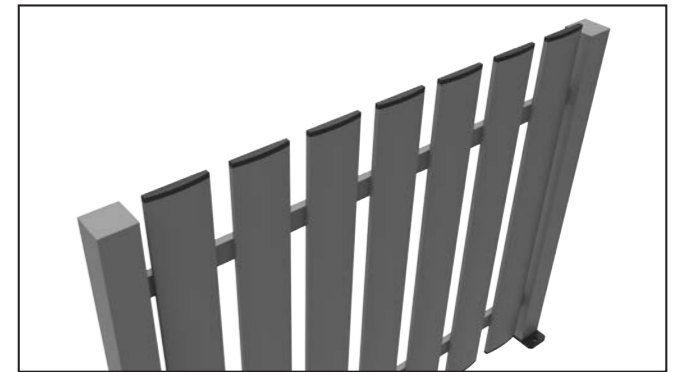

BTS Aluminium

Fixing Detail of Horizontal Connector Profile to Post Profile (PR-9449 to PR-9458)

ALUMINIUM GARDEN FENCE

F60V

TECHNICAL DETAILS

- Fence with cambered type vertical profile and flat vertical profile.