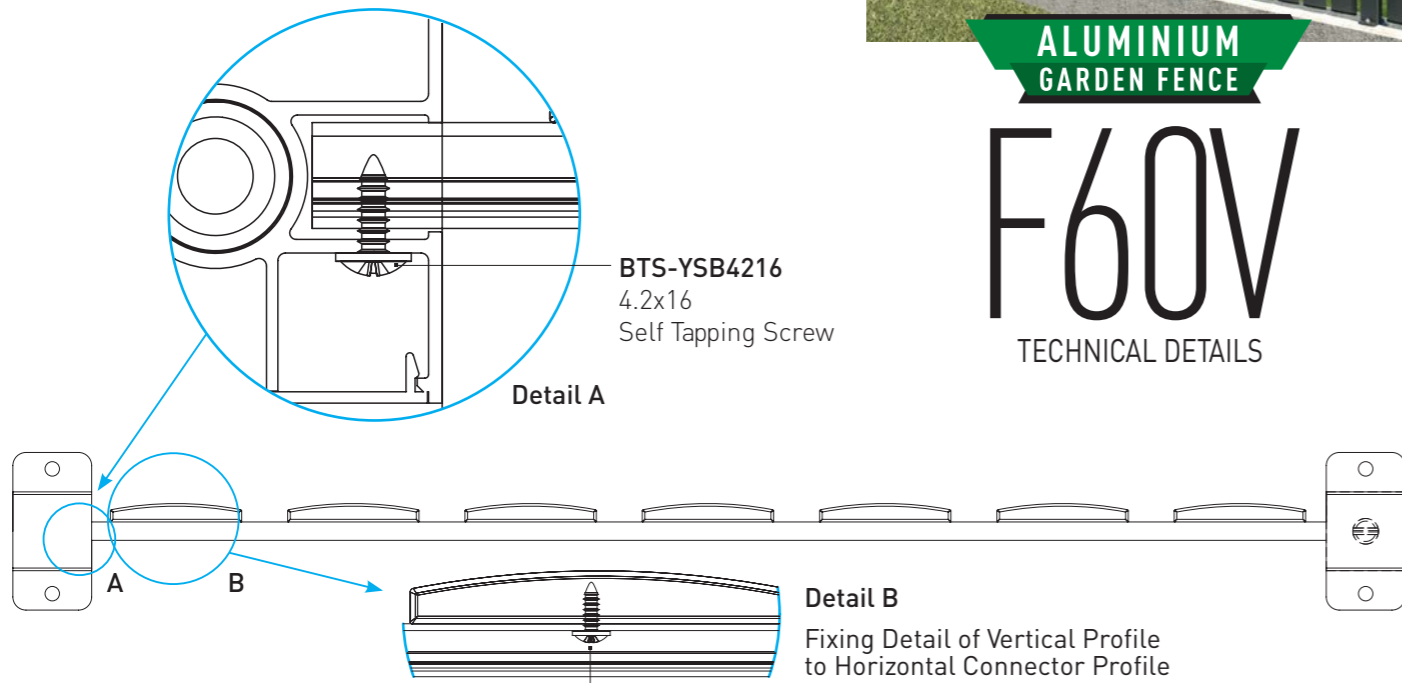

BTS Aluminium

Fixing Detail of Horizontal Connector Profile to Post Profile (PR-9449 to PR-9458)

ALUMINIUM GARDEN FENCE

F60V

TECHNICAL DETAILS

- Fence with cambered type vertical profile and flat vertical profile.