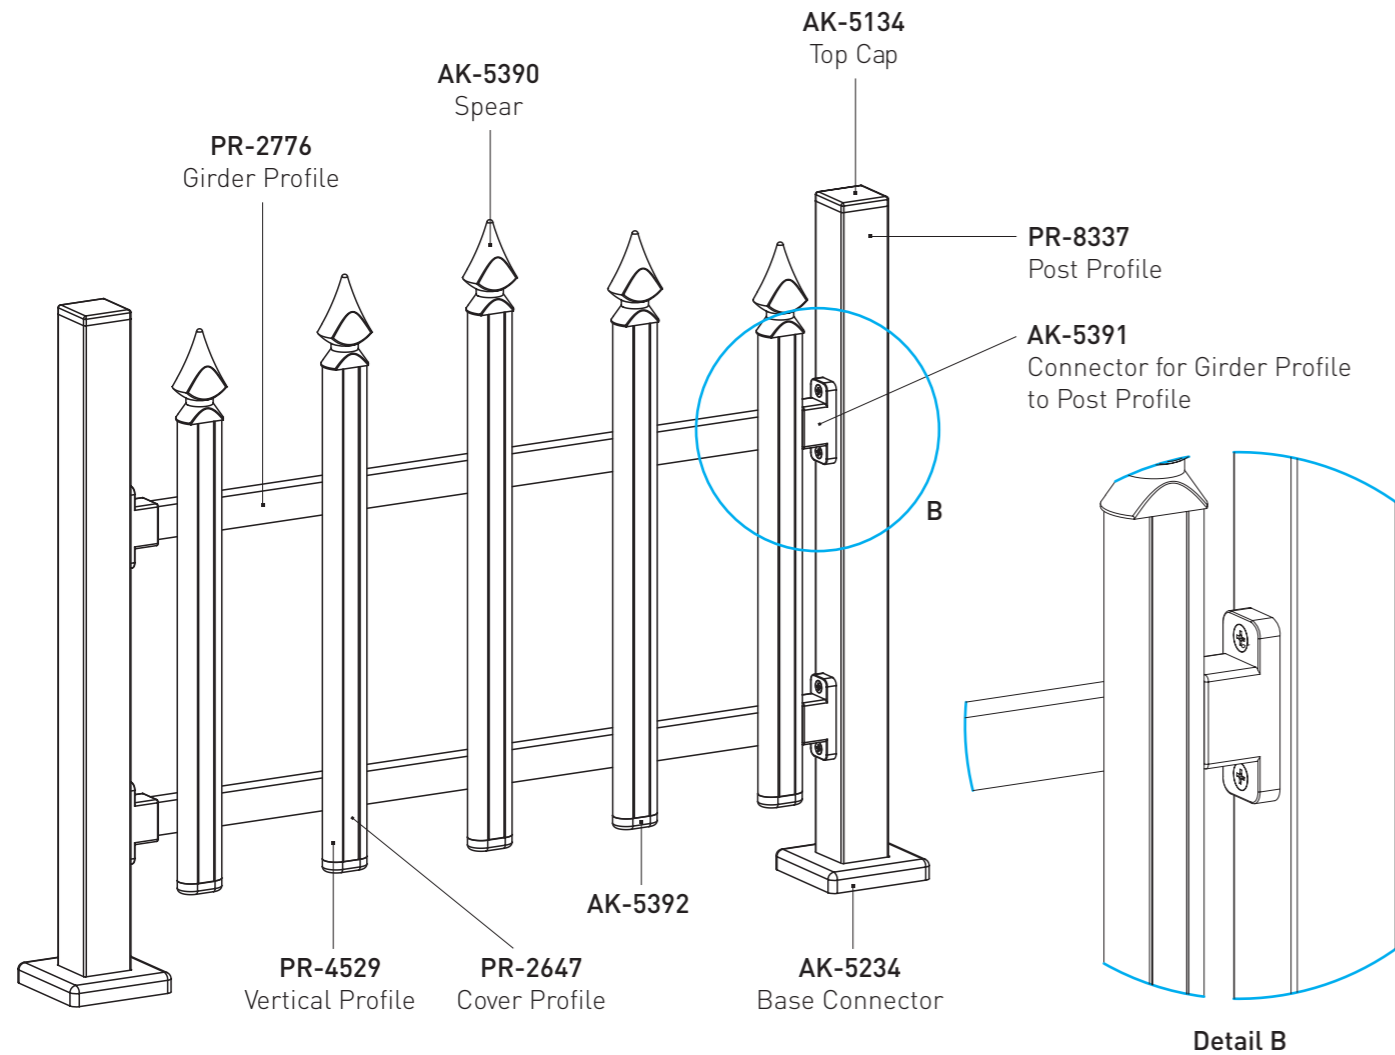

AK-4227TA

BTS-VT75100
7.5x100 Galvanized Torx

BTS-YSB4216
4.2x16 Self Tapping Screw

BTS Aluminium

**ALUMINIUM
GARDEN FENCE**

**F40
CLASSIC
TECHNICAL DETAILS**

• System is proper to be connected from wall to wall.

• Le système est approprié pour être connecté d'un mur à l'autre.

PROFILES / PROFILS

ACCESSORIES / ACCESSOIRES

BTS Aluminium

ALUMINIUM
GARDEN FENCE

F60

TECHNICAL DETAILS

- Fence with patterned horizontal profile and flat surface profile.