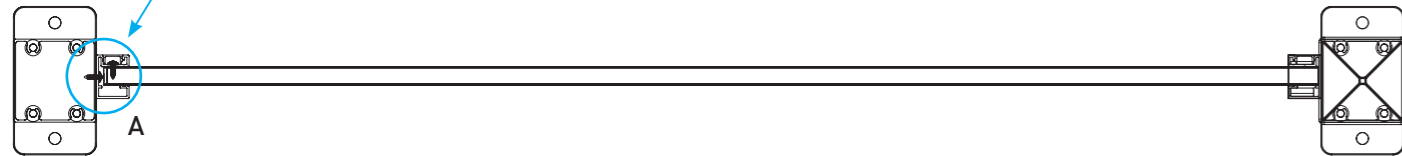

BTS Aluminium

ALUMINIUM GARDEN FENCE

F76

TECHNICAL DETAILS

PR-4228
Cover Profile

BTS-YSB4216
4.2x16
Self Tapping Screw

Detail A
Fixing Detail of Lamella Profiles
to Transom Profile & Transom Profile
to Post Profile

PR-4227

AK-5230
Post Cap

PR-7327

PR-9454
76x76 (3")
Post Profile

PR-7653

GLASS
4.4.2

AK-5401
Base Connector

- The horizontal profile can be combined with 8 mm glass.
- Le profil horizontal peut être combiné avec du verre de 8 mm.

- Fence with patterned profile and flat surface profile.
- Clôture avec profil à motifs et profil de surface plane.

PROFILES / PROFILES

ACCESSORIES / ACCESSOIRES

AK-5027K
Chemical Anchor

btsaluminium.com