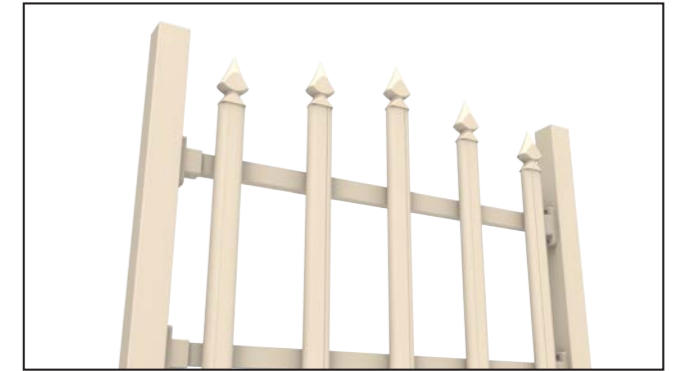

AK-4227TA

BTS-VT75100
7.5x100 Galvanized Torx

BTS-YSB4216
4.2x16 Self Tapping Screw

BTS Aluminium

**ALUMINIUM
GARDEN FENCE**

**F40
CLASSIC
TECHNICAL DETAILS**

• System is proper to be connected from wall to wall.

• Le système est approprié pour être connecté d'un mur à l'autre.

PROFILES / PROFILS

ACCESSORIES / ACCESSOIRES

BTS Aluminium

ALUMINIUM
GARDEN FENCE

F60

TECHNICAL DETAILS

- Fence with patterned horizontal profile and flat surface profile.