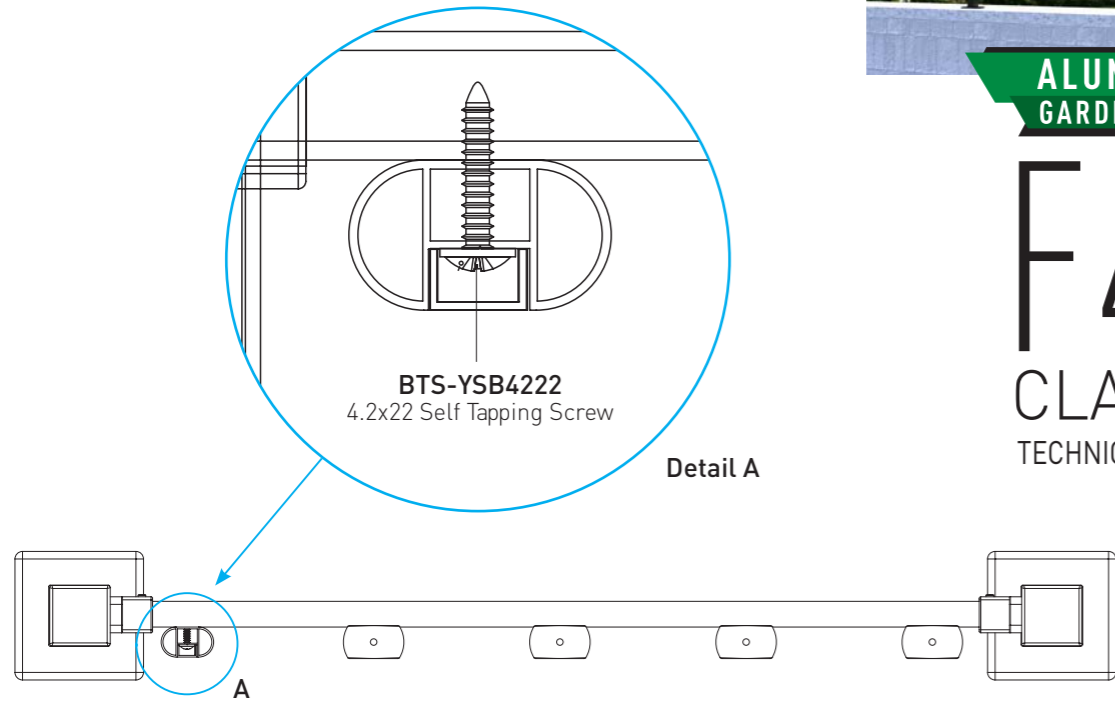

AK-4227TA

BTS-VT75100
7.5x100 Galvanized Torx

BTS-YSB4216
4.2x16 Self Tapping Screw

BTS Aluminium

**ALUMINIUM
GARDEN FENCE**

**F40
CLASSIC
TECHNICAL DETAILS**

• System is proper to be connected from wall to wall.

• Le système est approprié pour être connecté d'un mur à l'autre.

PROFILES / PROFILS

ACCESSORIES / ACCESSOIRES

BTS Aluminium

ALUMINIUM
GARDEN FENCE

F60

TECHNICAL DETAILS

- Fence with patterned horizontal profile and flat surface profile.