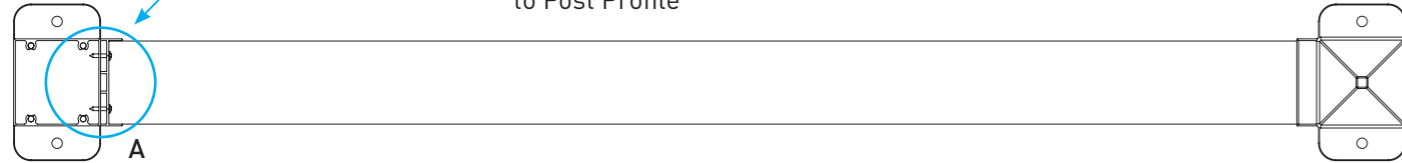

BTS Aluminium

ALUMINIUM GARDEN FENCE

F100

TECHNICAL DETAILS

BTS-YSB4216
4.2x23
Self Tapping Screw

Detail A
Fixing of Adapter Profile
to Post Profile

AK-5405
Alu Cap

PR-9463
Angled Lamella Profiles

AK-5404
Plastic Cap

PR-9464
Adapter Profile

PR-9465
100x100 Post

AK-5402
Base Bracket Foot

Detail B
Fixing of
Lamella Profile
to Adapter Profile

- Fence with angled louver profiles.

- Clôture avec profils de persiennes inclinés.

PROFILES / PROFILS

PR-9465
3.045 kg/m

PR-9464
1.067 kg/m

PR-9463
1.585 kg/m

ACCESSORIES / ACCESSOIRES

AK-5402

AK-5404

AK-5405

BTS-KSG10X100
M10x100 Threaded Rod
+ Domed Cap Nut

BTS-YSB4216
4.2x16 Self Tapping Screw

AK-5027K
Chemical Anchor
ETA Certified