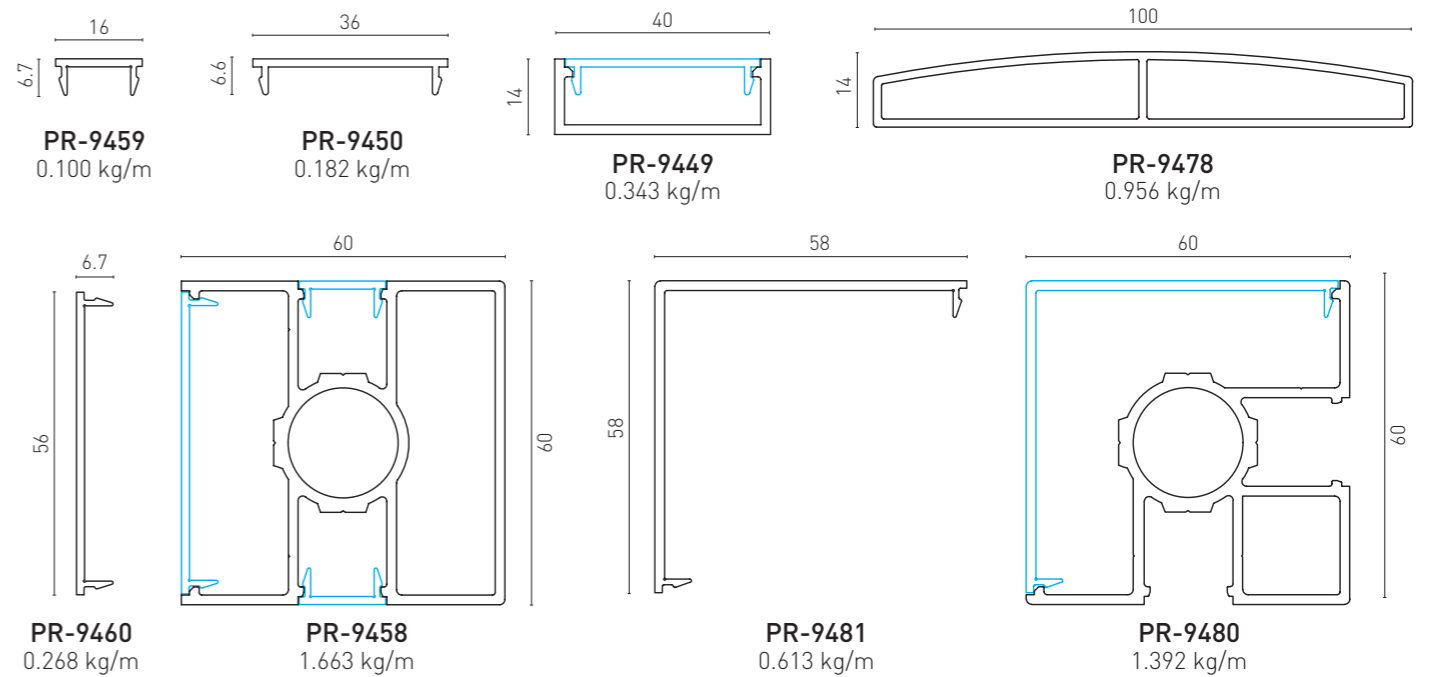

PROFILES / PROFILS