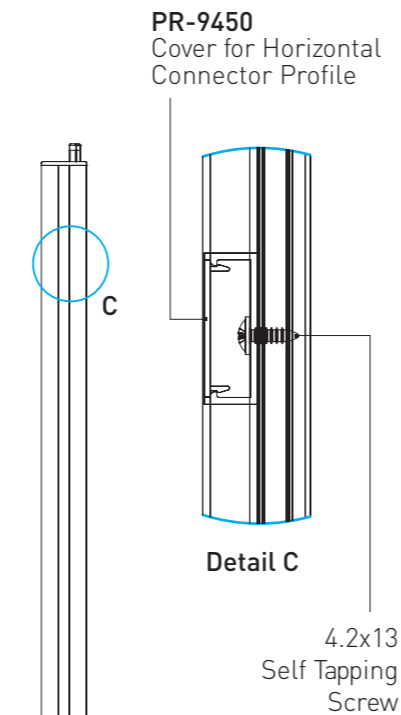

PROFILES / PROFILES

ACCESSORIES / ACCESSOIRES

AK-5403

AK-5352B

AK-5400

BTS-KSG10X100
M10x100 Threaded Rod
+ Domed Cap Nut

BTS-YSB4216
4.2x16 Self Tapping Screw

AK-5027K
Chemical Anchor

BTS Aluminium

Fixing Detail of Horizontal Connector Profile to Post Profile (PR-9449 to PR-9458)

ALUMINIUM GARDEN FENCE

F60V

TECHNICAL DETAILS

- Fence with cambered type vertical profile and flat vertical profile.