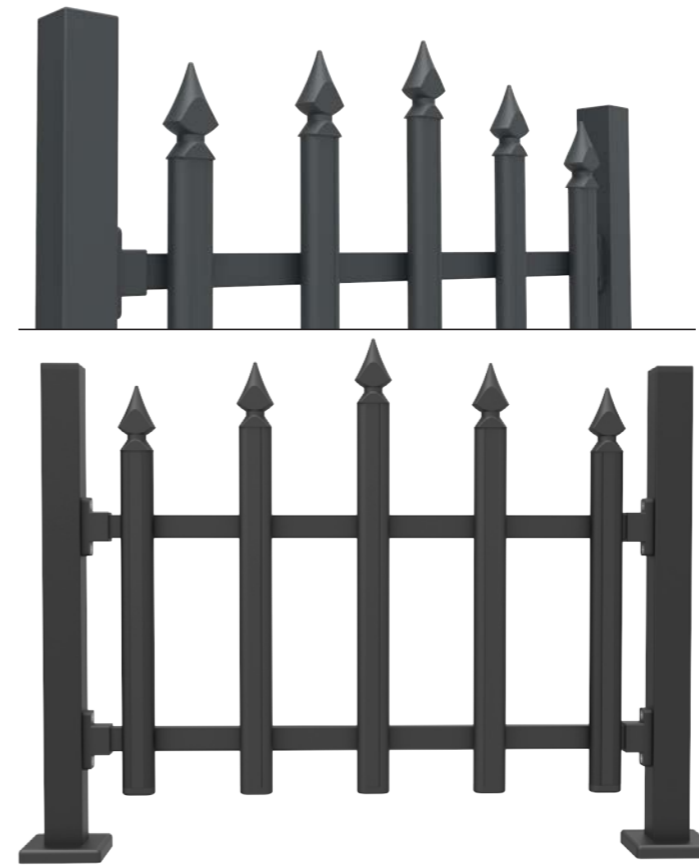

AK-4227TA

BTS-VT75100
7.5x100 Galvanized Torx

BTS-YSB4216
4.2x16 Self Tapping Screw

BTS Aluminium

**ALUMINIUM
GARDEN FENCE**

**F40
CLASSIC
TECHNICAL DETAILS**

• System is proper to be connected from wall to wall.