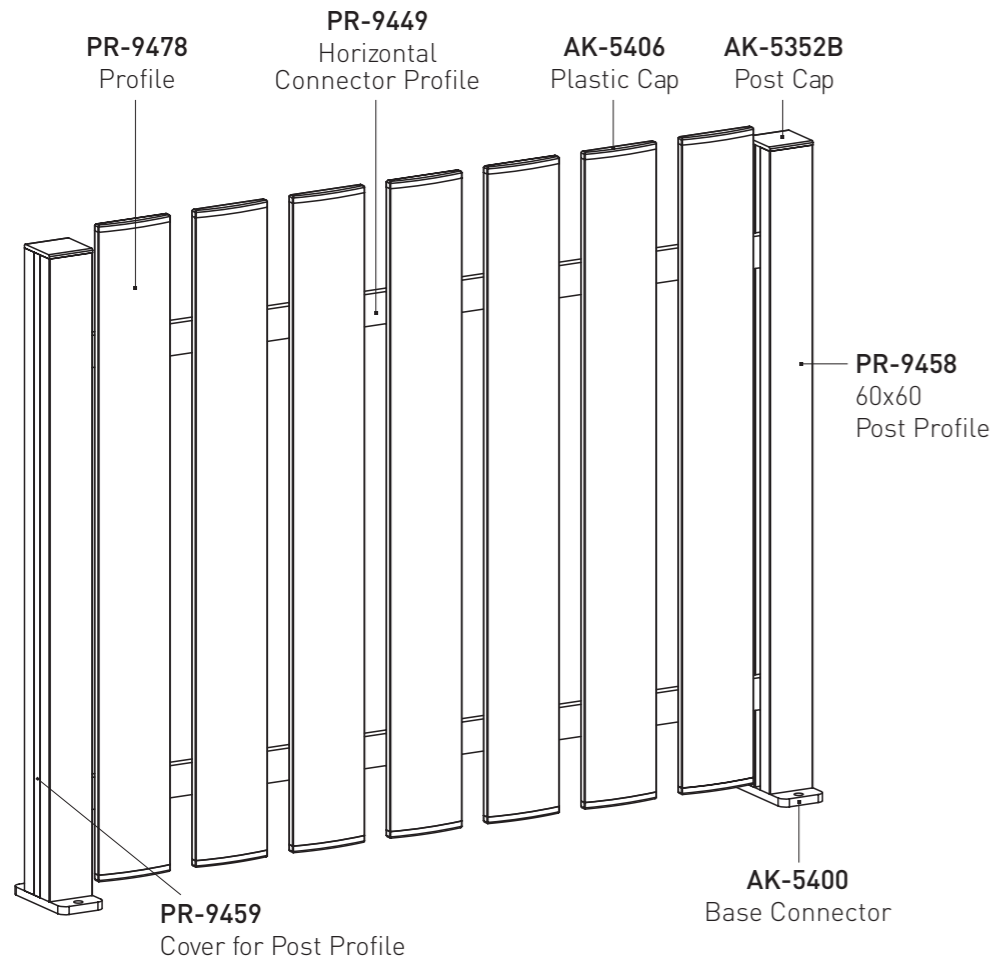

BTS Aluminium

Fixing Detail of Horizontal Connector Profile to Post Profile (PR-9449 to PR-9458)

ALUMINIUM GARDEN FENCE

F60V

TECHNICAL DETAILS

- Fence with cambered type vertical profile and flat vertical profile.