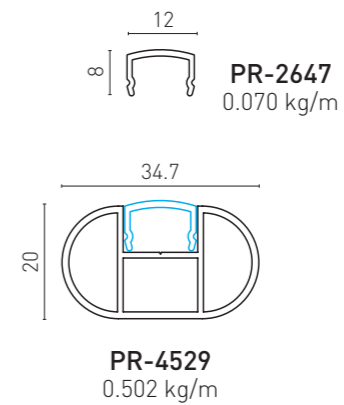

AK-4227TA
Top Cap

PR-7327
107x17 Lamel Profile

PR-4227
Adapter Profile

PR-8337
40x40 Square Post

AK-5234
Base Connector

ACCESSORIES / ACCESSOIRES

AK-5234

AK-5134

AK-4227TA

BTS-VT75100
7.5x100 Galvanized Torx

BTS-YSB4216
4.2x16 Self Tapping Screw

BTS Aluminium

**ALUMINIUM
GARDEN FENCE**

**F40
CLASSIC
TECHNICAL DETAILS**

• System is proper to be connected from wall to wall.

• Le système est approprié pour être connecté d'un mur à l'autre.

PROFILES / PROFILS

ACCESSORIES / ACCESSOIRES

BTS Aluminium

ALUMINIUM
GARDEN FENCE

F60

TECHNICAL DETAILS

- Fence with patterned horizontal profile and flat surface profile.