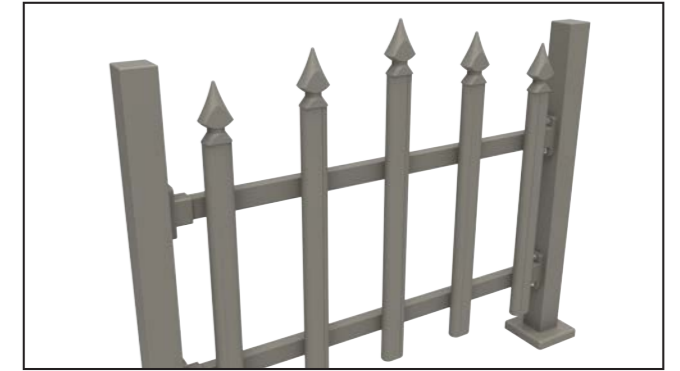

AK-4227TA

BTS-VT75100
7.5x100 Galvanized Torx

BTS-YSB4216
4.2x16 Self Tapping Screw

BTS Aluminium

**ALUMINIUM
GARDEN FENCE**

**F40
CLASSIC
TECHNICAL DETAILS**

• System is proper to be connected from wall to wall.

• Le système est approprié pour être connecté d'un mur à l'autre.

PROFILES / PROFILS

ACCESSORIES / ACCESSOIRES

BTS Aluminium

ALUMINIUM
GARDEN FENCE

F60

TECHNICAL DETAILS

- Fence with patterned horizontal profile and flat surface profile.