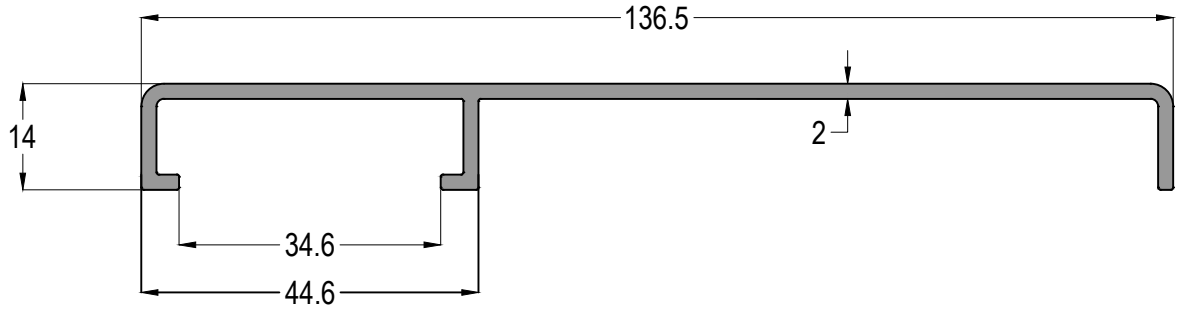

ASISTAL

G100T

ISICAMLI GIYOTİN SÜRME CAM BALKON SİSTEMİ
VERTICAL SLIDING GLASS BALCONY SYSTEM WITH THERMAL GLASS

ASISTAL

G100T 01

AĞIRLIK / Weight	
	1,650 kg/mt

G100T 11

AĞIRLIK / Weight	
	1,309 kg/mt

G100T 12

AĞIRLIK / Weight	
	1,416 kg/mt

G100T 07

AĞIRLIK / Weight	
	0,308 kg/mt

G100T

ISICAMLI GIYOTİN SÜRME CAM BALKON SİSTEMİ
VERTICAL SLIDING GLASS BALCONY SYSTEM WITH THERMAL GLASS

ASISTAL

G100T 04