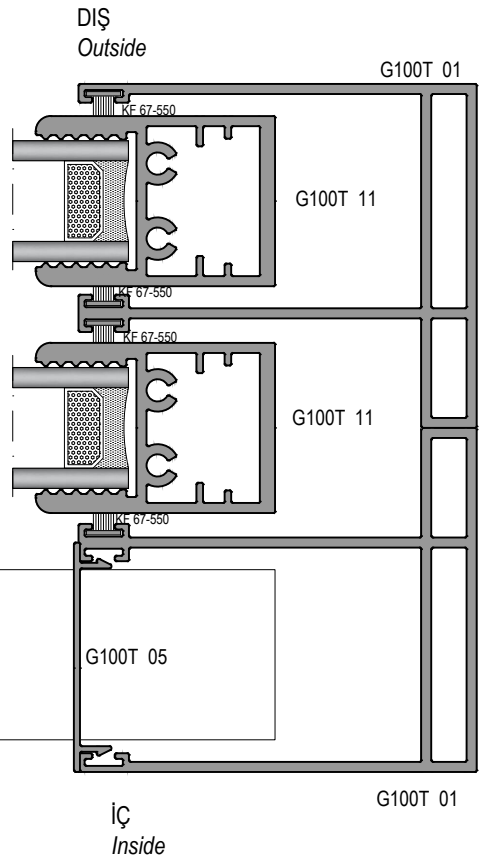

G100T

ISICAMLI GIYOTIN SÜRME CAM BALKON SİSTEMİ
VERTICAL SLIDING GLASS BALCONY SYSTEM WITH THERMAL GLASS

ASISTAL

SİSTEM DETAYLARI
SYSTEM DETAILS

G100T

ISICAMLI GIYOTIN SÜRME CAM BALKON SİSTEMİ
VERTICAL SLIDING GLASS BALCONY SYSTEM WITH THERMAL GLASS

1

2

3

4

G100T

ISICAMLI GIYOTİN SÜRME CAM BALKON SİSTEMİ
VERTICAL SLIDING GLASS BALCONY SYSTEM WITH THERMAL GLASS

ISICAM DETAYI DOUBLE GLAZING DETAILS

G100T