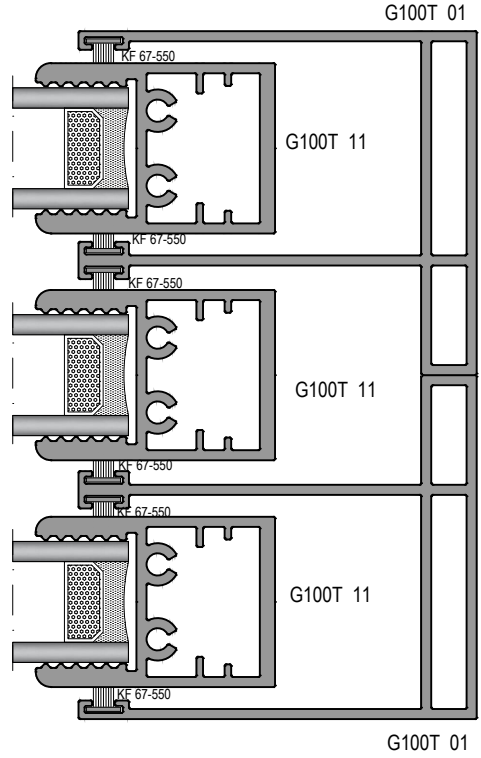

G100T

ISICAMLI GIYOTIN SÜRME CAM BALKON SİSTEMİ
VERTICAL SLIDING GLASS BALCONY SYSTEM WITH THERMAL GLASS

1

2

3

4