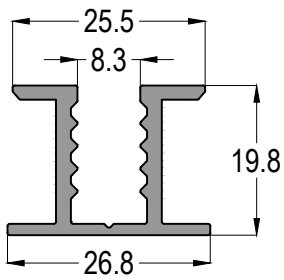

ASISTAL

G100T

ISICAMLI GIYOTİN SÜRME CAM BALKON SİSTEMİ
VERTICAL SLIDING GLASS BALCONY SYSTEM WITH THERMAL GLASS

ASISTAL

G100T 01

AĞIRLIK / Weight	
	1,650 kg/mt

G100T 11

AĞIRLIK / Weight	
	1,309 kg/mt

G100T 12

AĞIRLIK / Weight	
	1,416 kg/mt

G100T 07

AĞIRLIK / Weight	
	0,308 kg/mt

G100T

ISICAMLI GIYOTİN SÜRME CAM BALKON SİSTEMİ
VERTICAL SLIDING GLASS BALCONY SYSTEM WITH THERMAL GLASS

ASISTAL

G100T 04