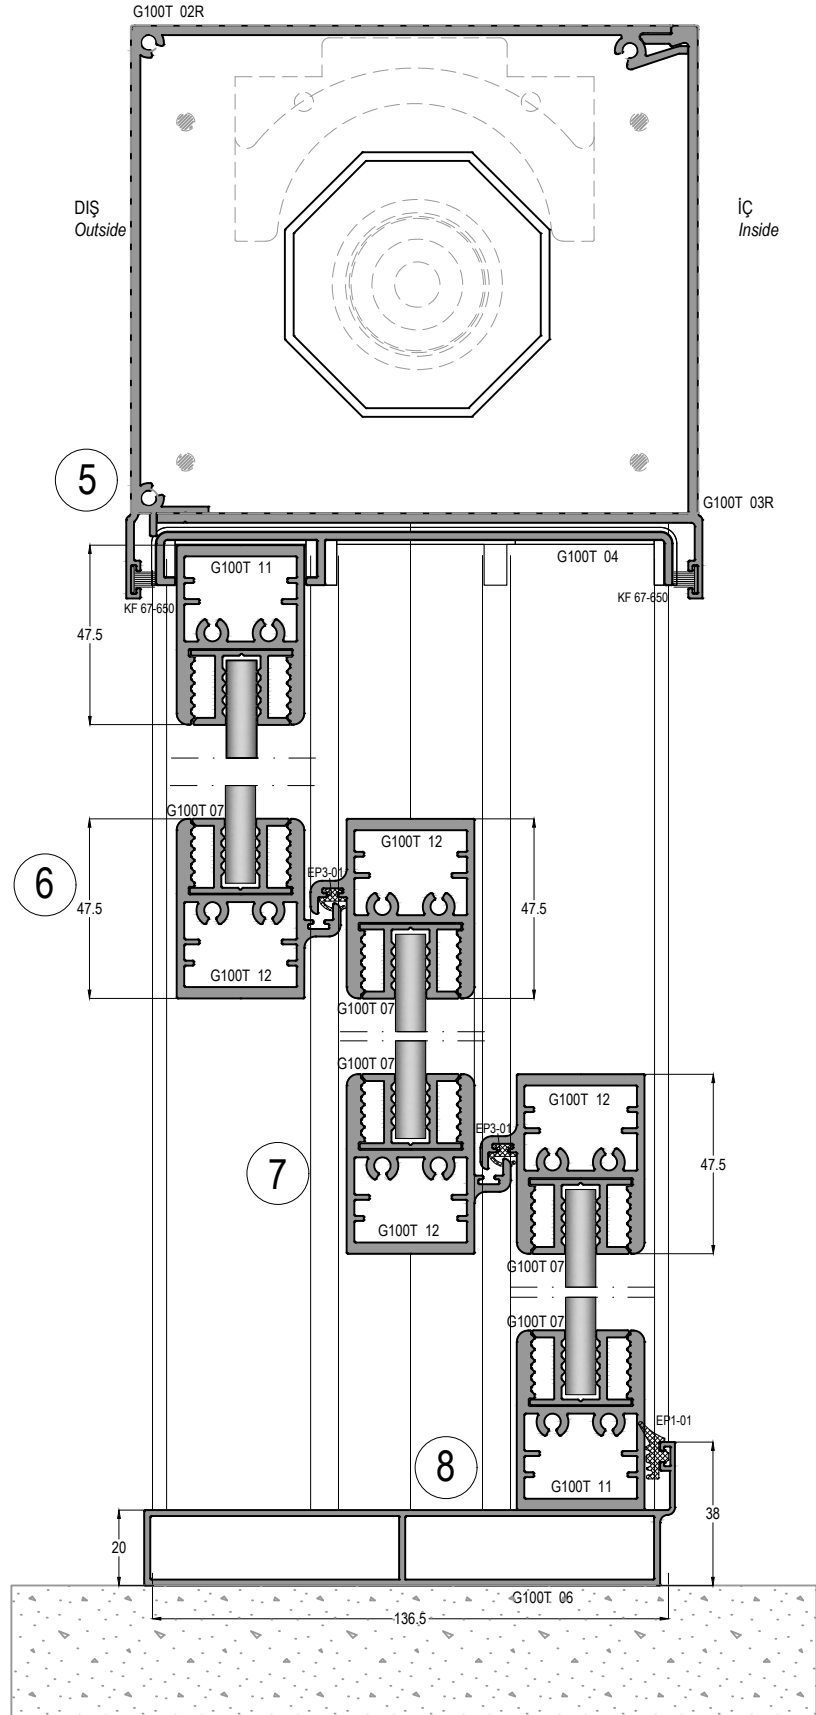

TEKCAM DETAYI SINGLE GLAZING DETAILS