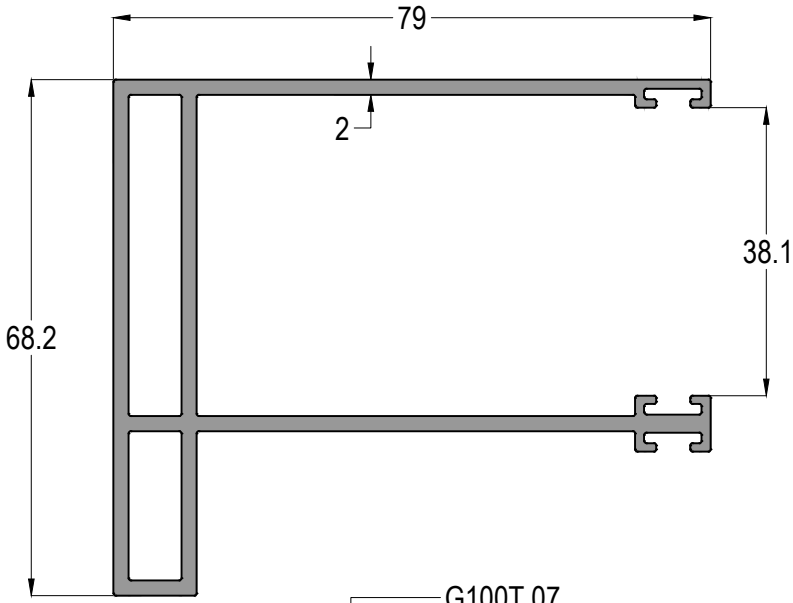

ASISTAL

G100T

ISICAMLI GIYOTİN SÜRME CAM BALKON SİSTEMİ
VERTICAL SLIDING GLASS BALCONY SYSTEM WITH THERMAL GLASS

ASISTAL

G100T 01

AĞIRLIK / Weight	
	1,650 kg/mt

G100T 11

AĞIRLIK / Weight	
	1,309 kg/mt