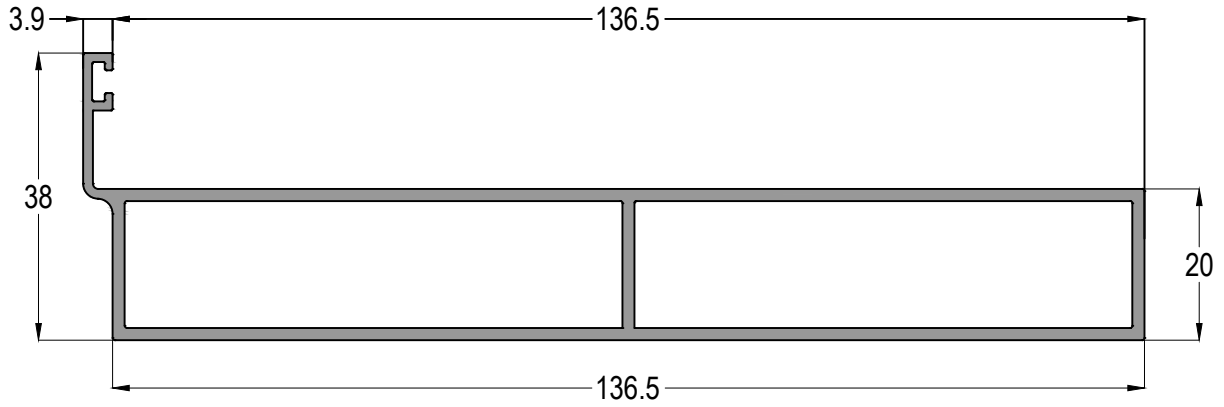

G100T 06

AĞIRLIK / Weight

1, 501 kg/mt