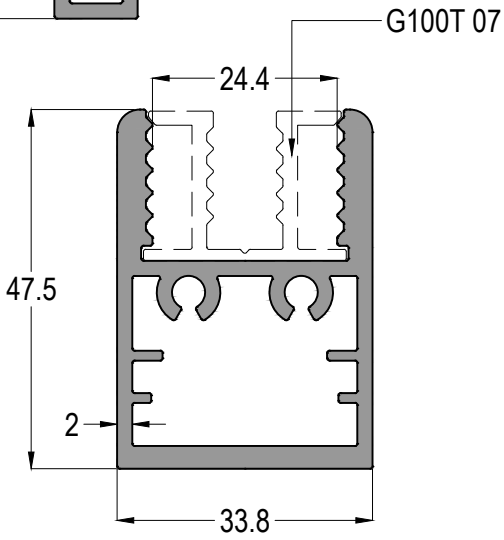

ASISTAL

G100T

ISICAMLI GIYOTİN SÜRME CAM BALKON SİSTEMİ
VERTICAL SLIDING GLASS BALCONY SYSTEM WITH THERMAL GLASS

ASISTAL

G100T 01

AĞIRLIK / Weight	
	1,650 kg/mt

G100T 11

AĞIRLIK / Weight	
	1,309 kg/mt

G100T 12

AĞIRLIK / Weight	
	1,416 kg/mt

G100T 07

AĞIRLIK / Weight	
	0,308 kg/mt

G100T

ISICAMLI GIYOTİN SÜRME CAM BALKON SİSTEMİ
VERTICAL SLIDING GLASS BALCONY SYSTEM WITH THERMAL GLASS

ASISTAL

G100T 04