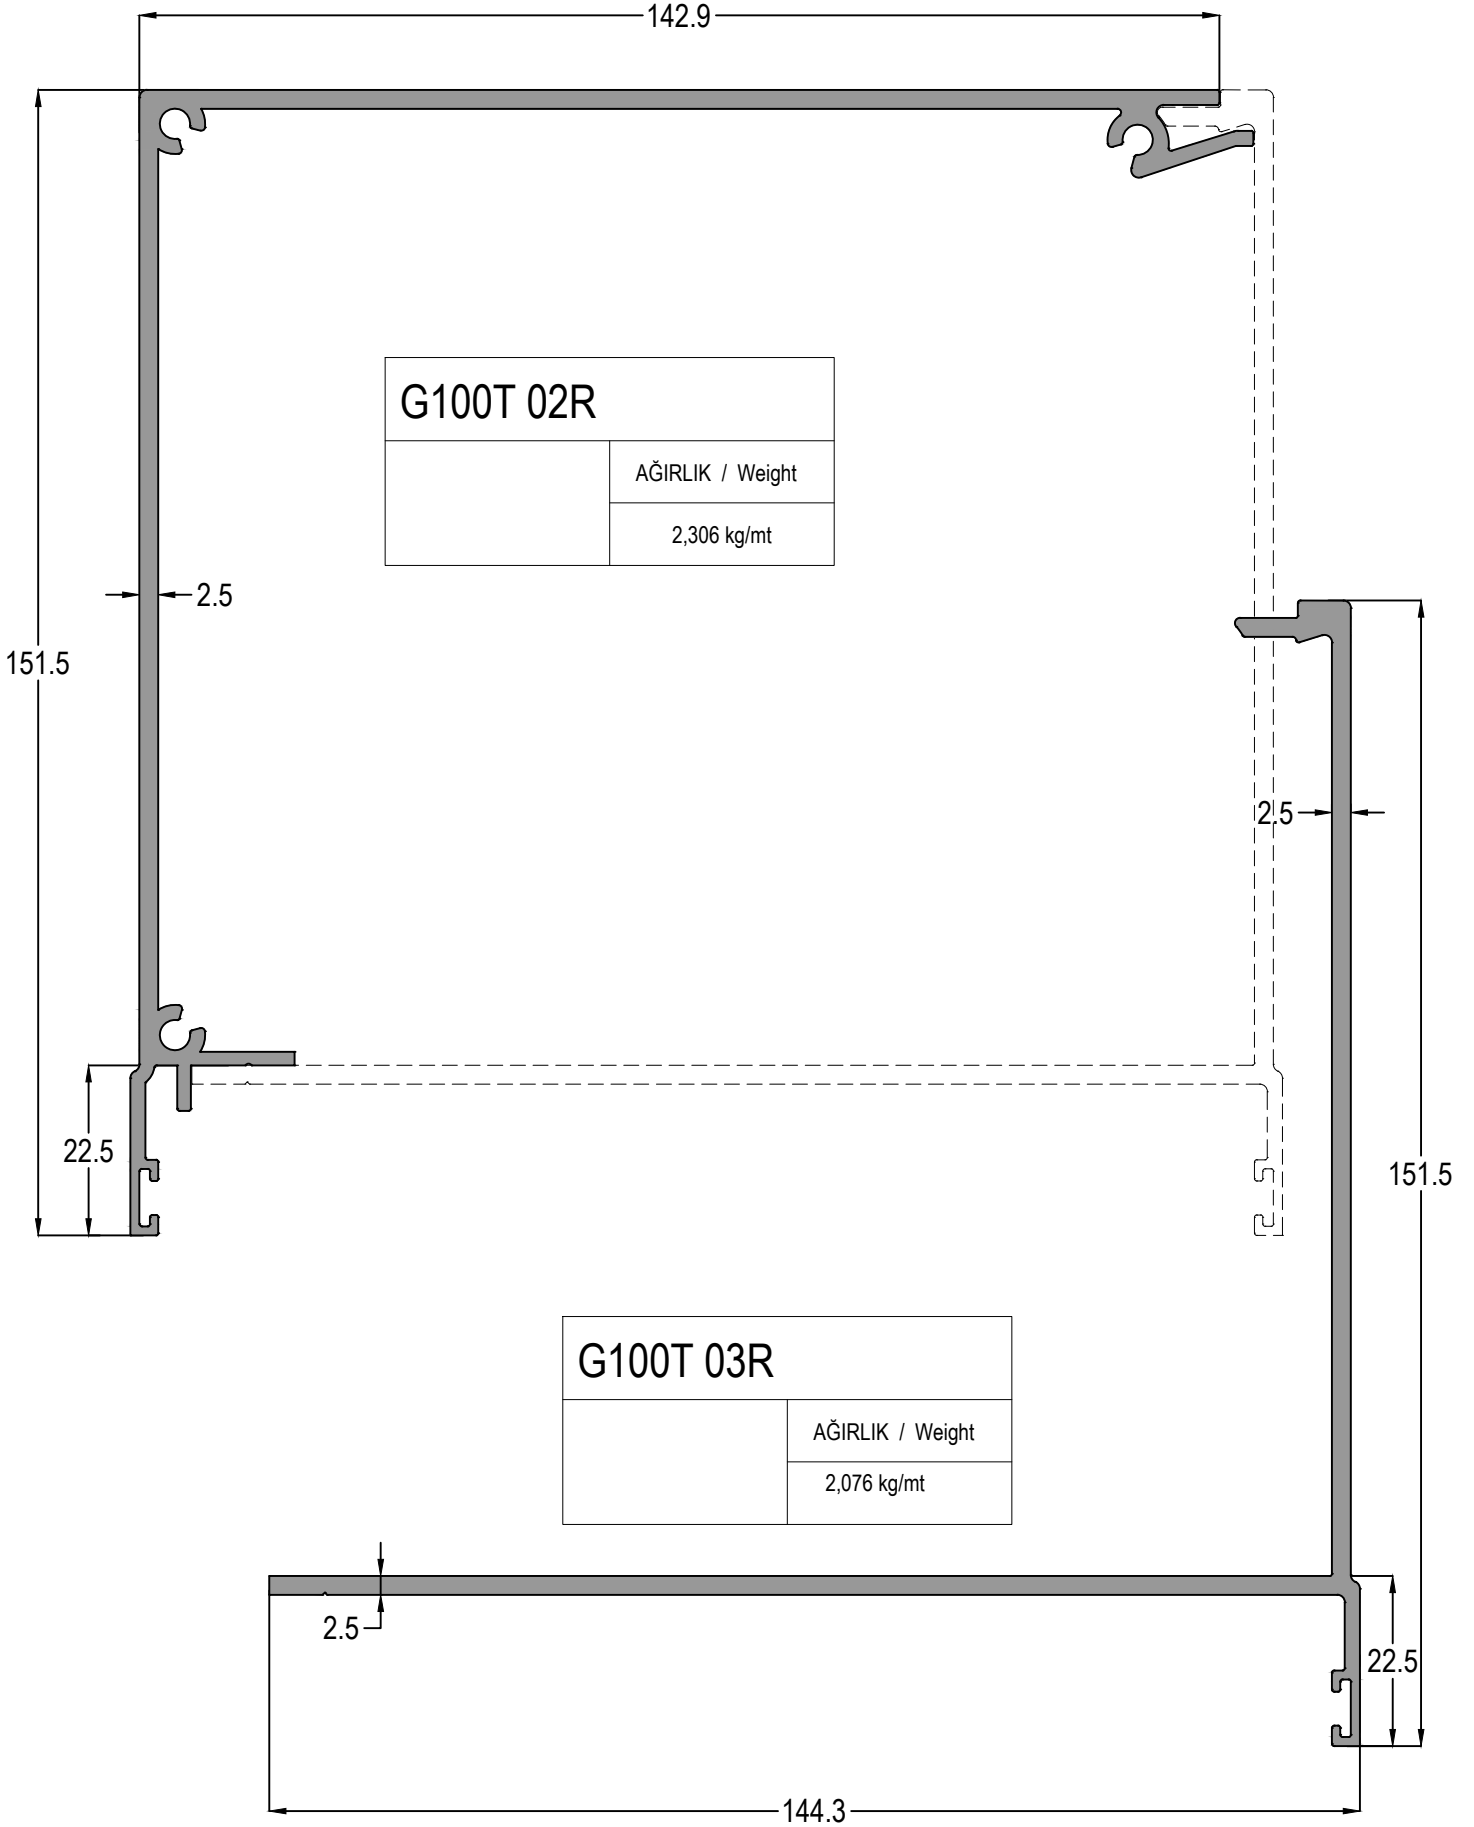

G100T

ISICAMLI GIYOTIN SÜRME CAM BALKON SİSTEMİ
VERTICAL SLIDING GLASS BALCONY SYSTEM WITH THERMAL GLASS

ASISTAL