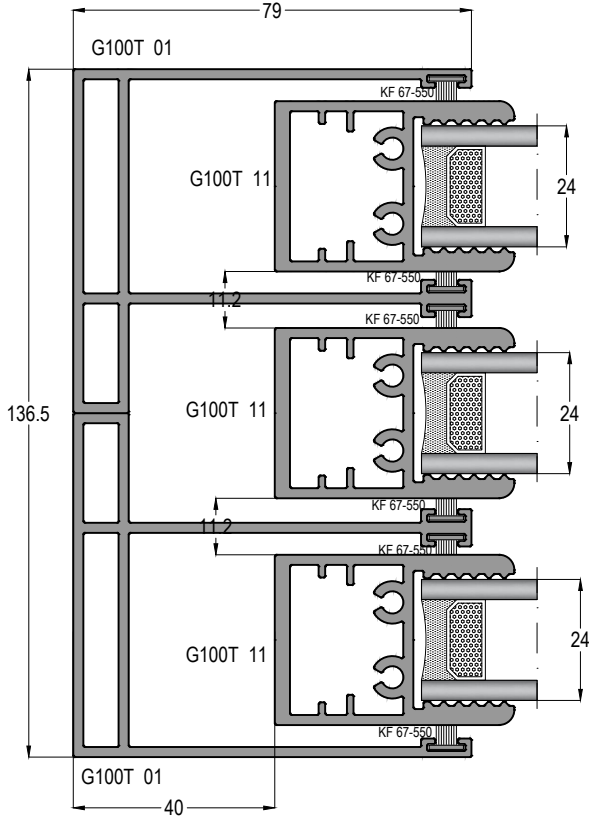

G100T

ISICAMLI GIYOTIN SÜRME CAM BALKON SİSTEMİ
VERTICAL SLIDING GLASS BALCONY SYSTEM WITH THERMAL GLASS

1

2

3

4