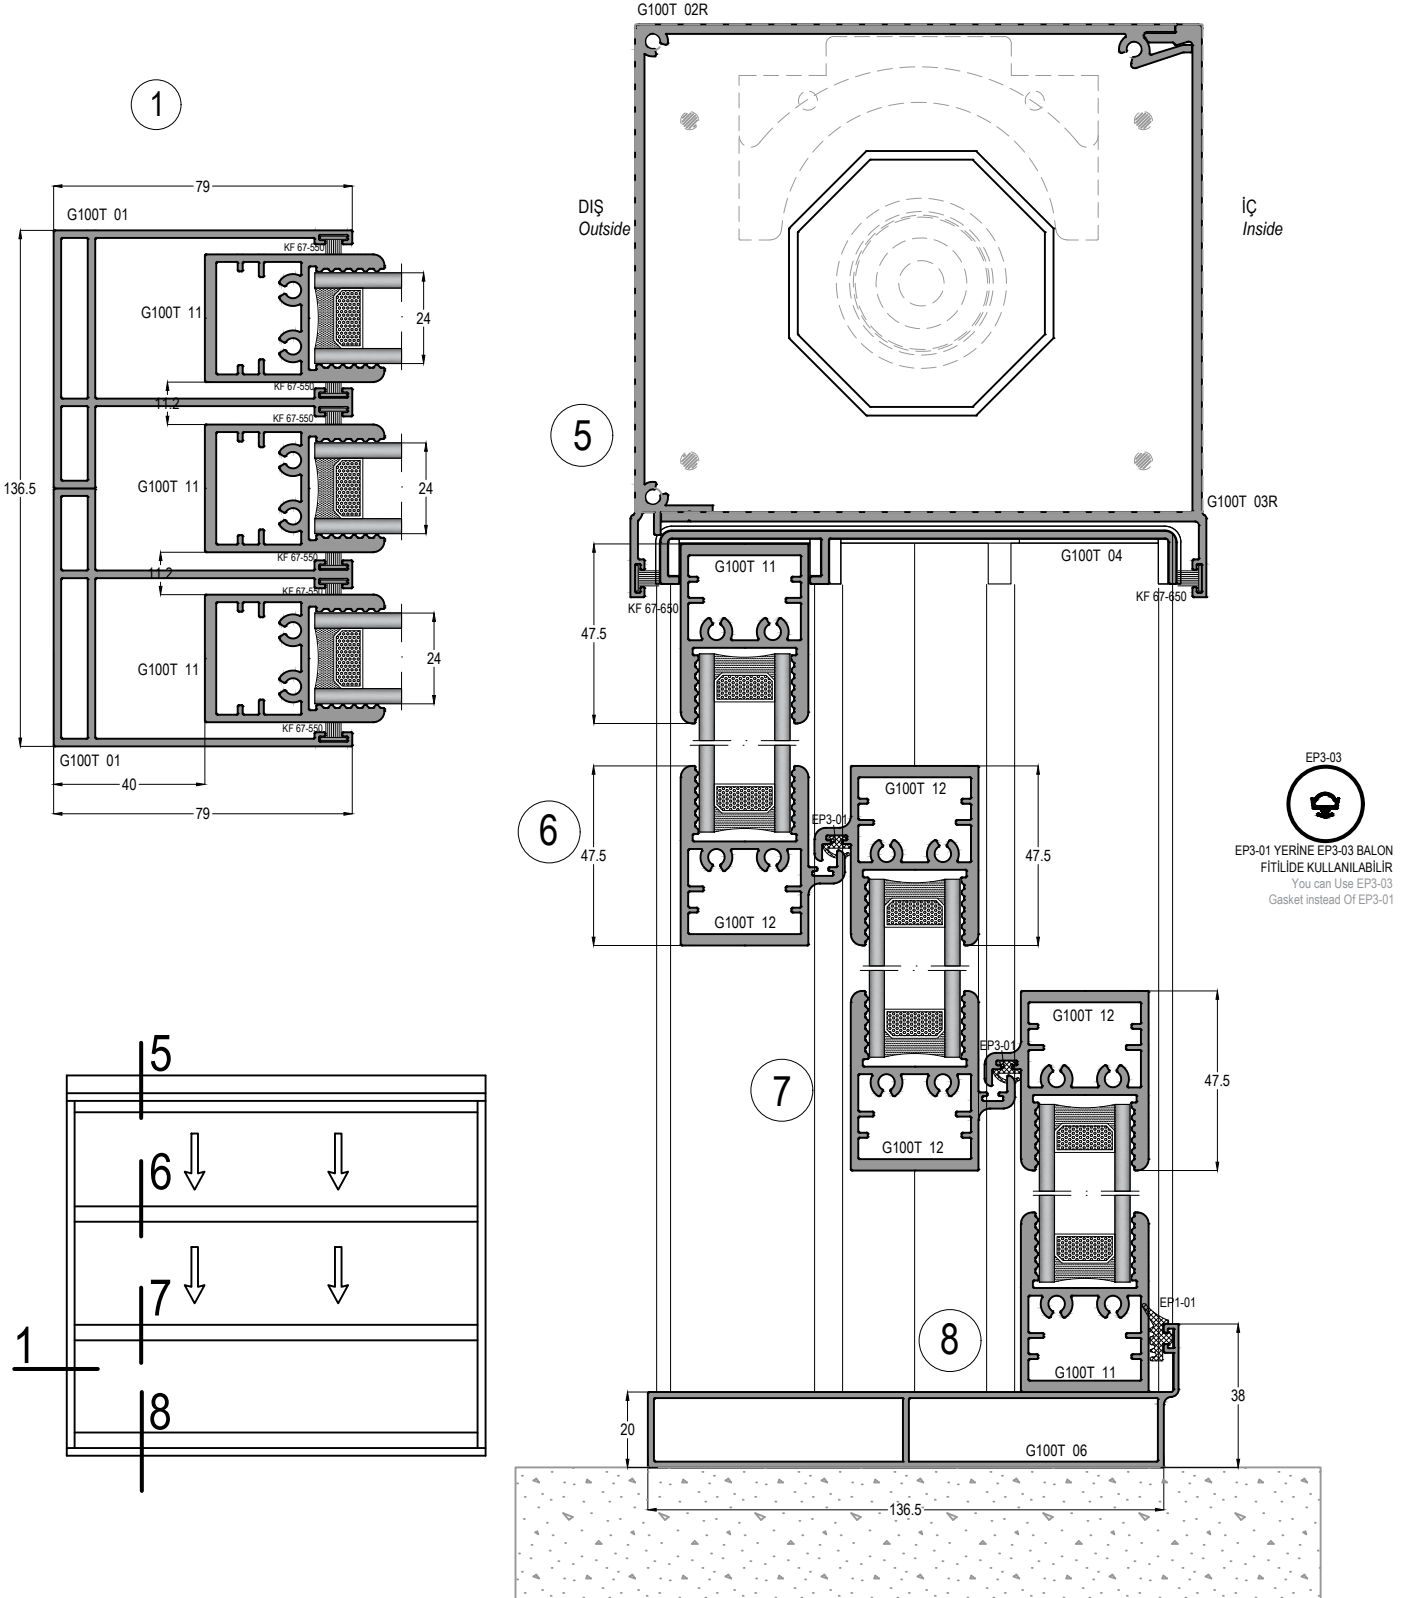

1

2

3

4

G100T

ISICAMLI GIYOTİN SÜRME CAM BALKON SİSTEMİ
VERTICAL SLIDING GLASS BALCONY SYSTEM WITH THERMAL GLASS

ISICAM DETAYI DOUBLE GLAZING DETAILS

G100T