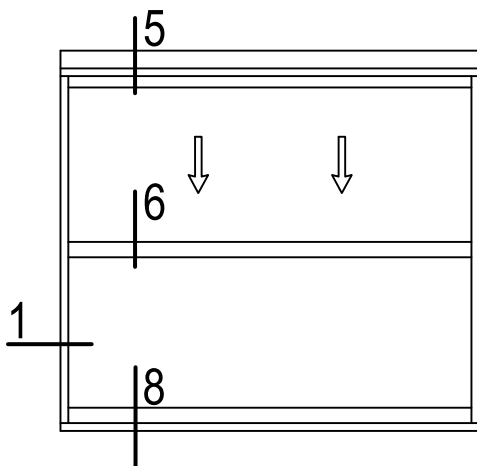

ISICAM DETAYI DOUBLE GLAZING DETAILS