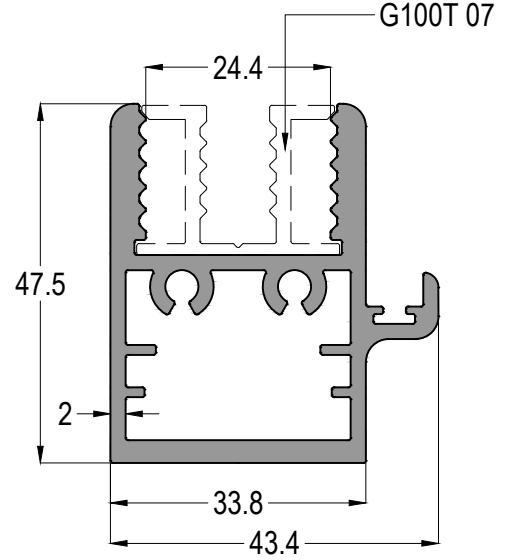

ASISTAL

G100T

ISICAMLI GIYOTİN SÜRME CAM BALKON SİSTEMİ
VERTICAL SLIDING GLASS BALCONY SYSTEM WITH THERMAL GLASS

ASISTAL

G100T 01

AĞIRLIK / Weight	
	1,650 kg/mt

G100T 11

AĞIRLIK / Weight	
	1,309 kg/mt

G100T 12

AĞIRLIK / Weight	
	1,416 kg/mt

G100T 07

AĞIRLIK / Weight	
	0,308 kg/mt

G100T

ISICAMLI GIYOTİN SÜRME CAM BALKON SİSTEMİ
VERTICAL SLIDING GLASS BALCONY SYSTEM WITH THERMAL GLASS

ASISTAL

G100T 04