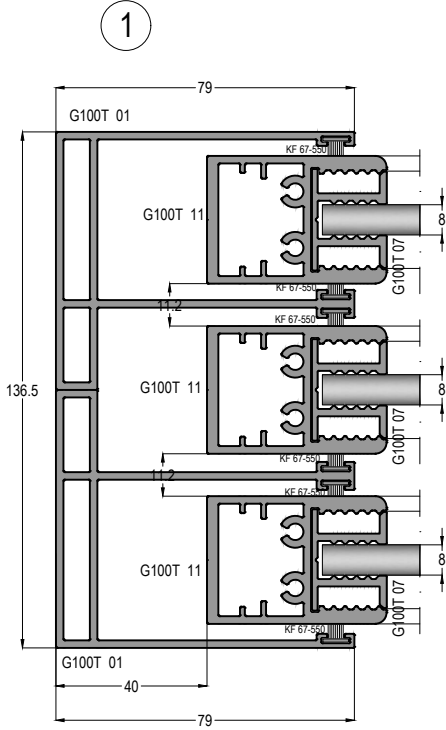

TEKCAM DETAYI SINGLE GLAZING DETAILS