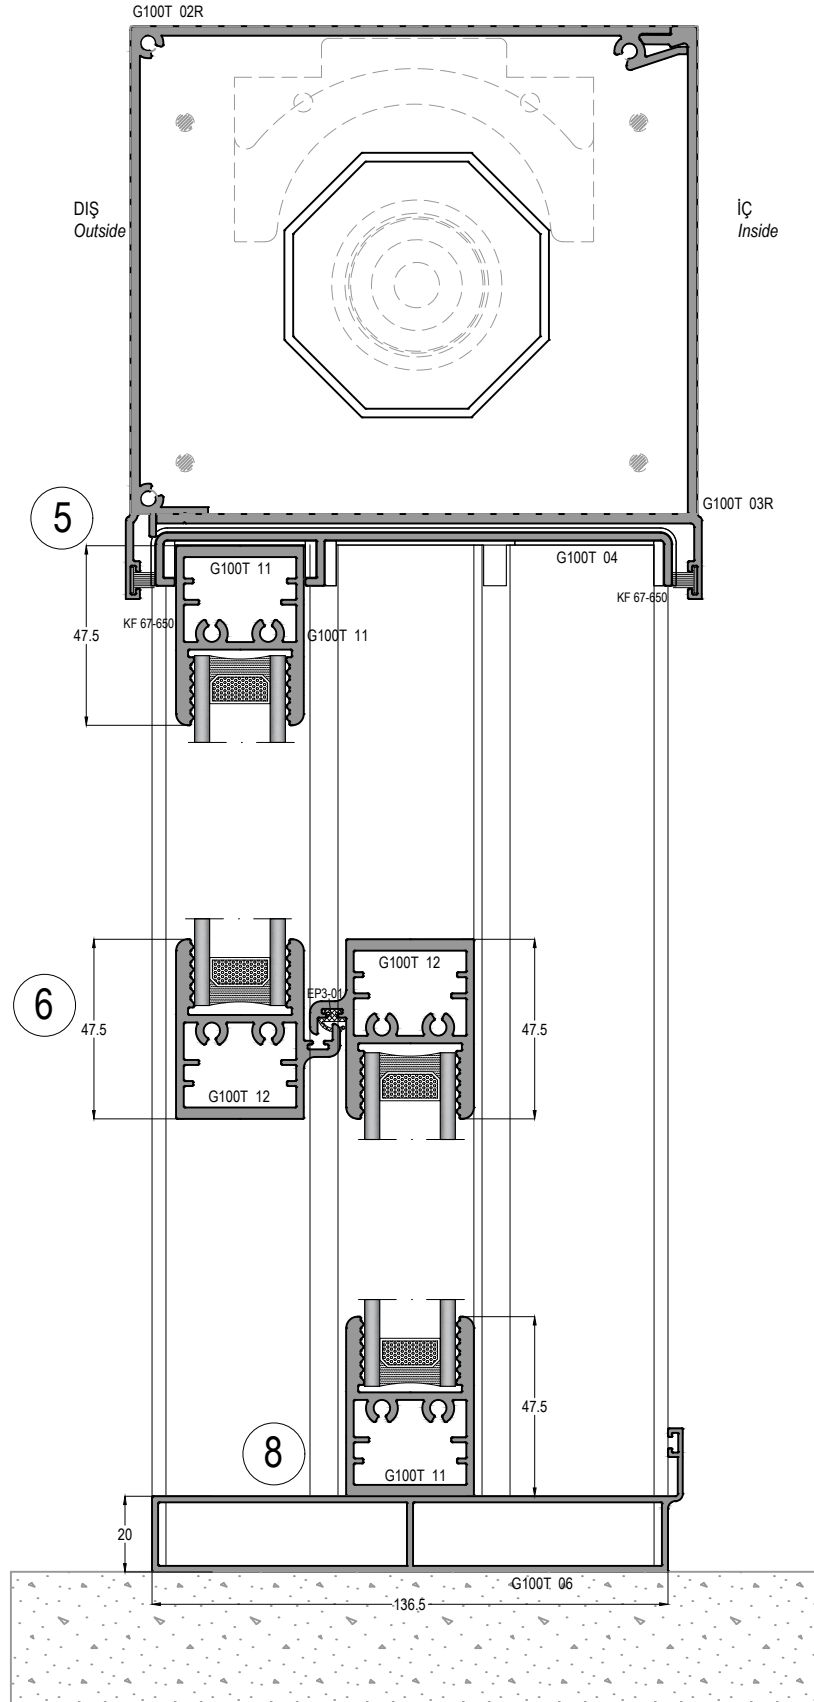

ISICAM DETAYI DOUBLE GLAZING DETAILS