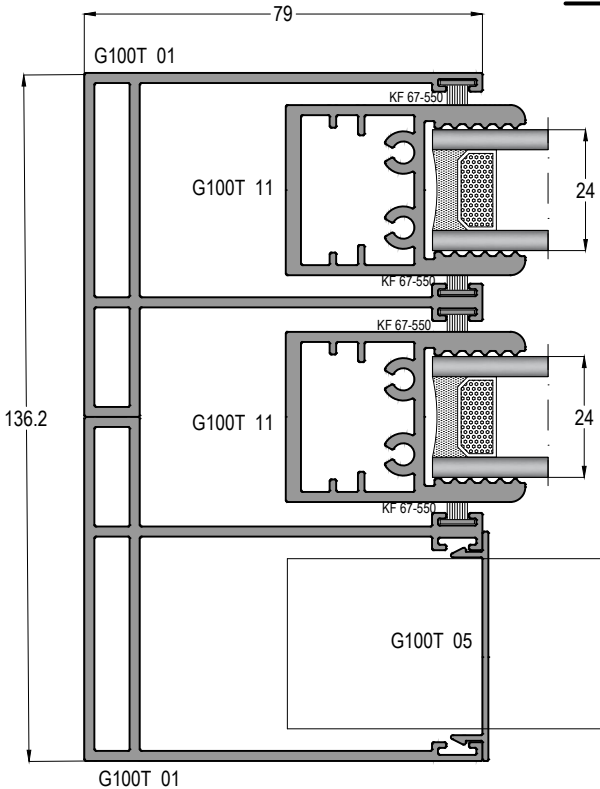

G100T

ISICAMLI GIYOTIN SÜRME CAM BALKON SİSTEMİ
VERTICAL SLIDING GLASS BALCONY SYSTEM WITH THERMAL GLASS

1

2

3

4